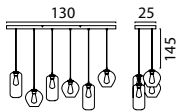

2261-05-130-25-6RB23

Black Fixt. PVC cable, 4x
E27 + 2x GU10 max 18W
Bulb excl.

394

4260-05-05-5

Black Fixt. On/Off
Switch, E27 max
18W Bulb excl.

4260-05-05-3

Black Fixt. On/Off
Switch, E27 max
18W Bulb excl.

4260-05-05-2

Black Fixt. On/Off
Switch, E27 max
18W Bulb excl.

4260-05-05-4

Black Fixt. On/Off
Switch, E27 max
18W Bulb excl.