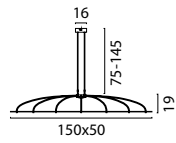

2062-05-DW
Black Fixt. Telesco-
pic Susp. 12x 2W 12x
170Lm 2700-2200K,
Push-Dim.
On request: