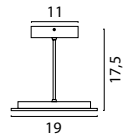

5360-37-16-DW

Nickel Fixt. 8W
960Lm 2700-2200K,
Triac-Dim.

Black Nickel:
5360-81-DW
On request:

1361-81-10-DW

Black Nickel Fixt.
23W 2760Lm + 9W
1400Lm, 2700-2200K
Push-Dim.

Nickel:
1361-37-10-DW