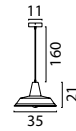

2546-1013-1013-S

Black Fixt. PVC cable,
E27 max 18W
Bulb excl.