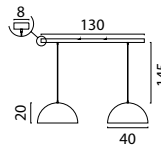

2198-30-08-S-100-2

Black Fixt. Gunmetal/
Goldleaf Shade, PVC
cable, 2x E27 max 18W
Bulb excl.

255