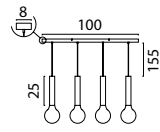

2281-05-02-100-4
Black Fixt. Gold Tube,
Fabric cable, 4x E27
max 18W Bulb excl.

482