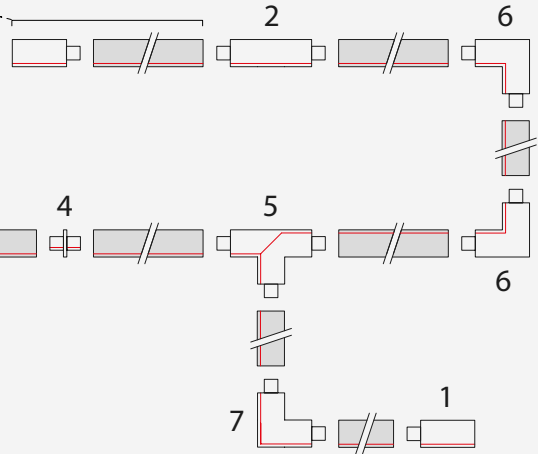

CONNECTOR PIECES

Standard Matt Black, also available in Matt White on request

0. Track 1-phase square incl. live-end connector and endcap

8-TRACK1M-1F-BL 100 cm
8-TRACK2M-1F-BL 200 cm

— Polarity line
(Topview)

1. Live-End

8-TRACKCON-R-1F-BL

538

2. Central Connector
8-TRACK-CEN-1F-BL

3. Flex Joint
8-TRACK-FLEX-J-1F-BL

4. Straight Joint
8-TR-ELE-STRJO-1F-BL

5. T-Joint
8-TRACK-T-1F-BL

6. Inside L-Joint
8-TRACK-INLJ-1FBL

7. Outside L-Joint
8-TRACK-OULJ-1FBL

8. End Cap
8-TRACK-ENDC-1F-BL

Universal Adapter
(excl. Strain Relief)
8-TRACKAD-1F-BL

Suspension Kit
8-TR-SUSPKIT 3.0m