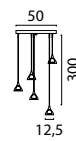

2224-05-06-DW

Black fixt. Black cable,
4,4W 450Lm 2700-
2000K, Triac-Dim.

Nickel:
2224-37-06-DW
On request:

2226-05-06-50-5-DW

Black fixt. Black ca-
ble, 5x 4,4W 5x 450Lm
2700-2000K, Triac-Dim.

Nickel:
2226-37-06-50-5-DW
On request: