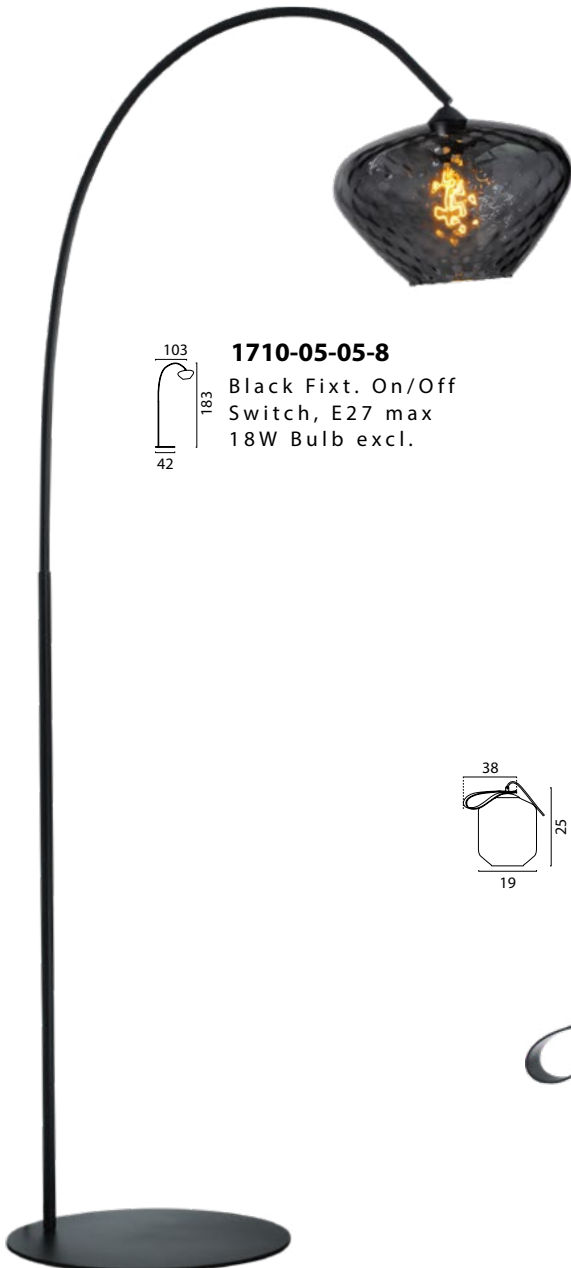

1710-05-05-8
Black Fixt. On/Off Switch, E27 max 18W Bulb excl.

4710-05-40-04-10
Black Fixt. Black Leather On/Off Switch, E27 max 18W Bulb excl.