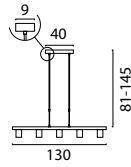

2491-05-02-130-5
Black Fixt. Matt Gold
Cover, Telescopic
Susp. 5xGU10 max
18W Bulb excl.

SL642736327-1

SL642762927

| RECOMMENDED LED LIGHT BULB