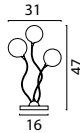

4915-05-176-DW
Black Fixt. 6x 3W
3x 170Lm 2700-
2200K, Push-Dim.