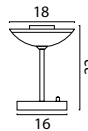

4482-37-06-DW

Nickel Fixt. 4,4W
450Lm 2700-2000K,
Push-Dim.

Matt Black:
4482-05-06-DW