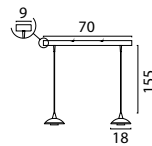

2481-37-06-70-2-DW

Nickel Fixt. Transpa-
rent Cable, 2x 4,4W
2x 450Lm 2700-2000K,
Triac-Dim.

Matt Black:
2481-05-06-70-2-DW
On request: