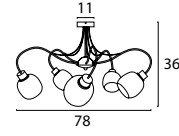

5675-05-12
Black Fixt. 5x E27
max 18W Bulb excl.

136