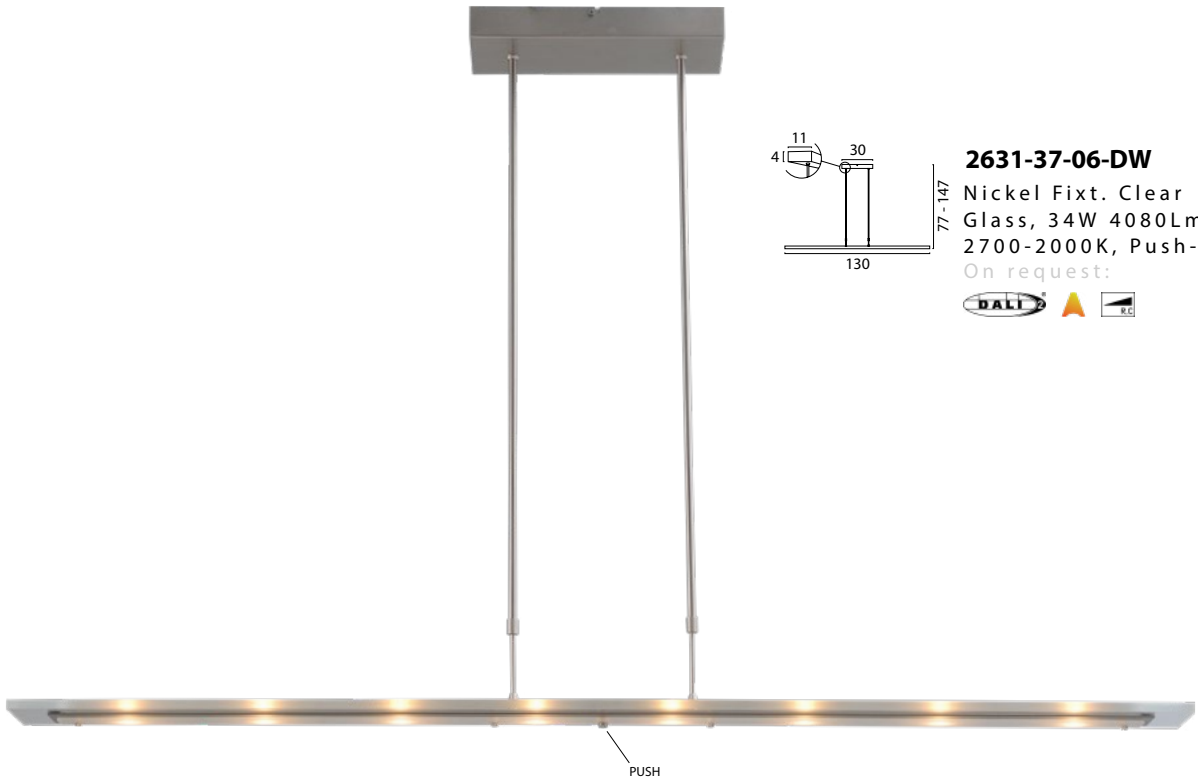

2631-37-06-DW
Nickel Fixt. Clear
Glass, 34W 4080Lm
2700-2000K, Push-Dim
On request:

Vigo