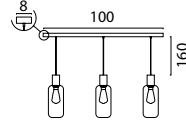

2471-05-05-100-3-5
Black fixt. Black Cover, PVC cable, 3x E27 max 18W Bulb excl.