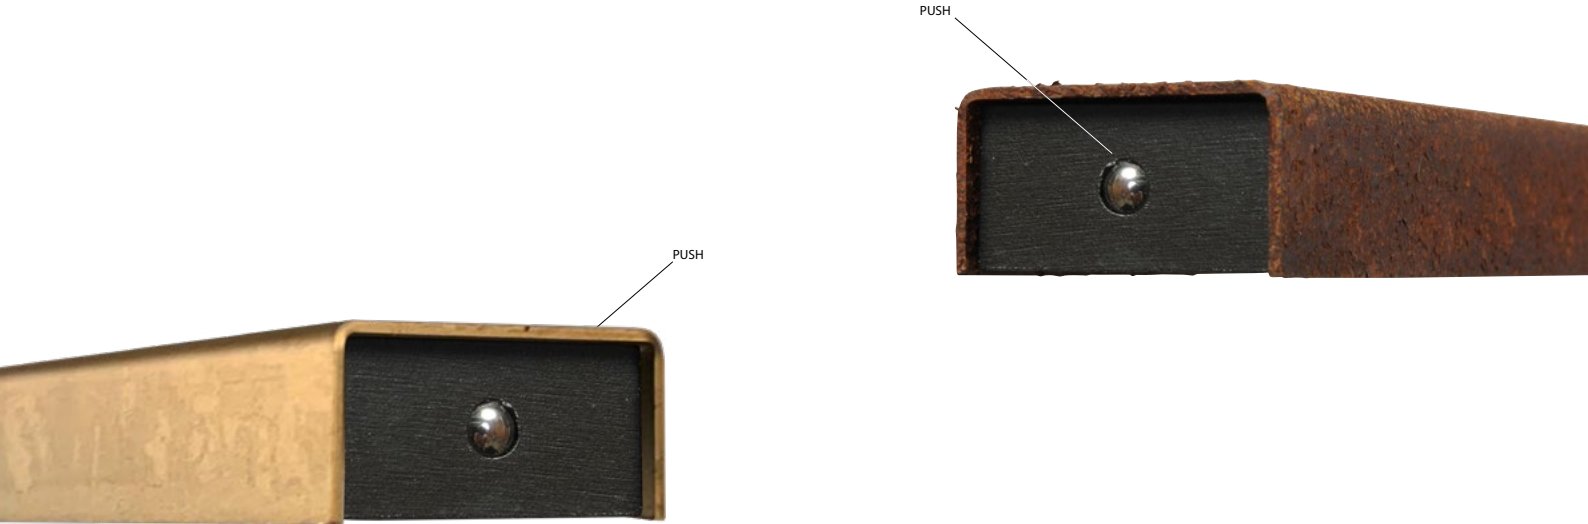

FIXTURE COLORS

*Applies to every model in this series

-10

Antique Brass

-25

Rust

IOTA LUMINAIRES

253