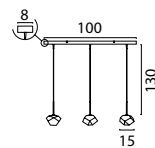

2661-05-06-130-5

Black Fixt. Black cable, 5x 4,4W 5x 450Lm 2700-2000K, Triac-Dim.

On request:

370

2661-05-06-100-3

Black Fixt. Black cable, 3x 4,4W 3x 450Lm 2700-2000K, Triac-Dim.

On request: