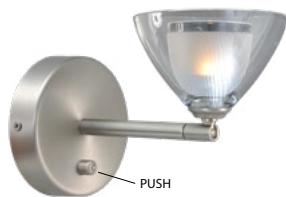

5225-37-06-30-2-DW

Nickel Fixt. 2x 4,4W
2x 450Lm 2700-
2000K, Triac-Dim.

Matt Black:
5225-05-06-30-2-DW