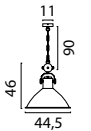

2011-25-06-EH-K
Black Fixt. Rust Shade, Chain Susp. E27 max 18W Bulb excl.