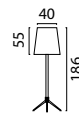

1175-05-6411-20-55
Black Fixt. Black Shade, On/Off Switch, E27
max 18W Bulb excl.