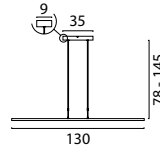

2841-81-10-P-DW
Black Fixt. Antique
Brass Profile, Telesco-
pic Susp. 32W 3840Lm
2700-2200K, Push-Dim.

On request: