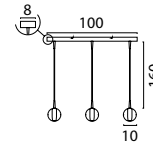

2121-05-173-100-3

Black fixt. Black cable,
3x 4,4W 3x 450Lm 2700-
2000K, Triac-Dim.

Nickel:

2121-37-173-100-3

On request:

106

2121-05-173-100-4

Black fixt. Black cable,
4x 4,4W 4x 450Lm 2700-
2000K, Triac-Dim.

Nickel:

2121-37-173-100-4

On request: