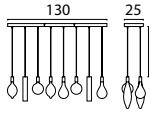

2237-66-130-25-8-RD2

Black Fixt. Dappled Oil
Cover, Dappled Oil Tube,
Fabric cable, 8x E27 max
18W Bulb excl.