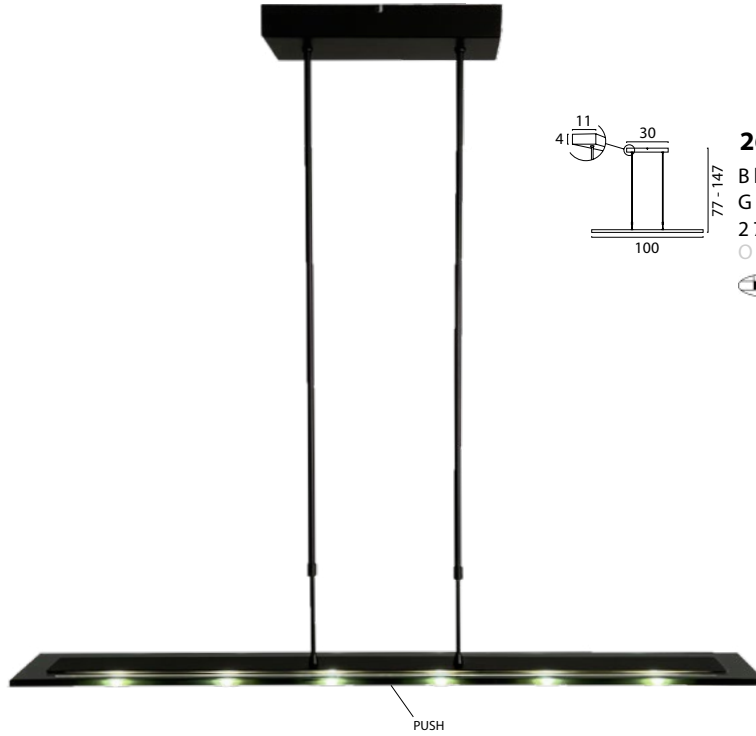

VIGO
-series-

2630-05-05-DW
 Black Fixt. Smoke
 Glass, 26W 3120Lm
 2700-2000K, Push-Dim
 On request:

523

2631-37-06-DW
 Nickel Fixt. Clear
 Glass, 34W 4080Lm
 2700-2000K, Push-Dim
 On request:

Vigo

2632-37-05-DW
 Nickel Fixt. Smoke
 Glass, 42W 5040Lm
 2700-2000K, Push-Dim
 On request: