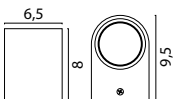

312

3087-06
White Fixt. GU10
max 18W Bulb excl.