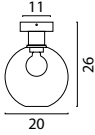

5640-02-02-20
Black Fixt. Gold
Cover, E27 max
18W Bulb excl.