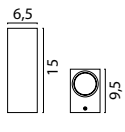

3086-05

Black Fixt. 2x GU10
max 18W Bulb excl.