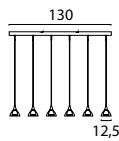

2225-05-06-130-256DW

Black fixt. Black cable, 6x 4,4W 6x 450Lm 2700-2000K, Triac-Dim.

Nickel:
2225-37-06-130-256DW

On request: