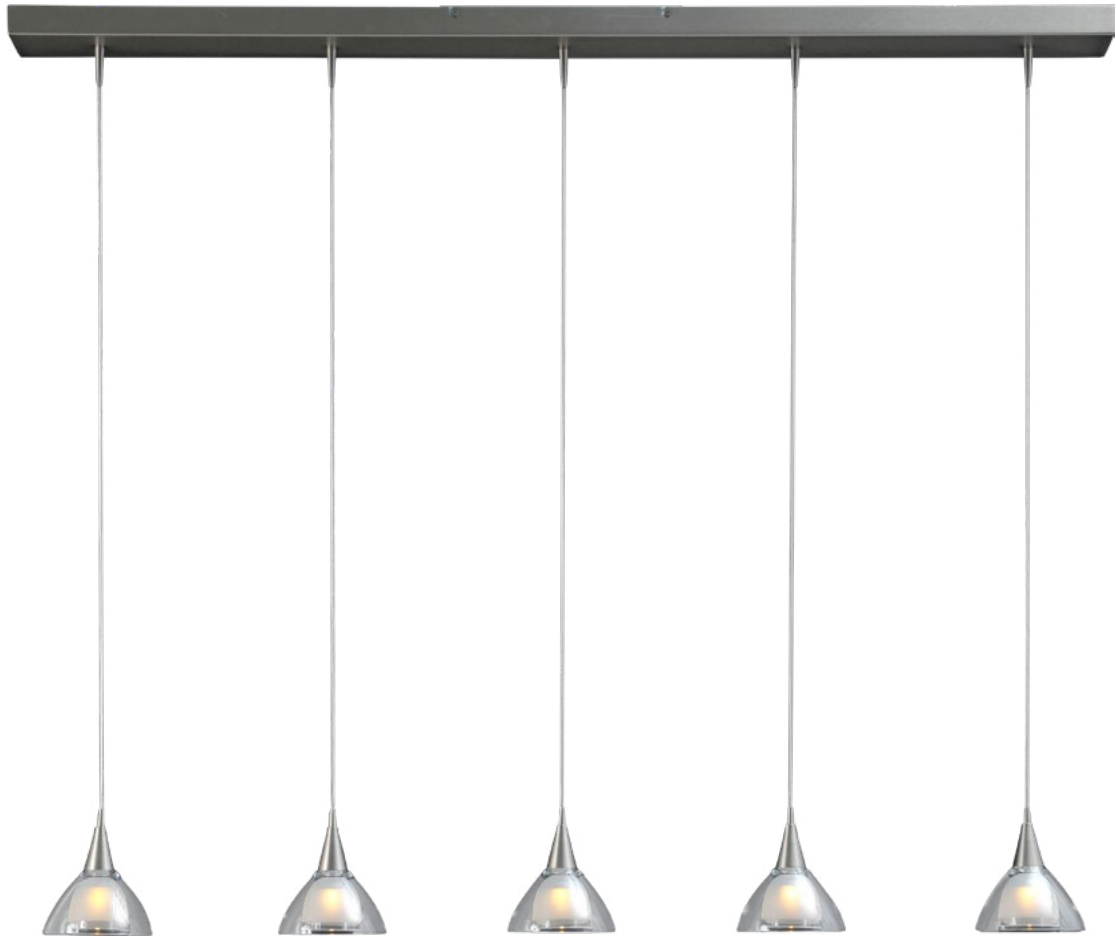

124

2225-37-06-130-5-DW

Nickel fixt. Transparent
cable, 5x 4,4W 5x 450Lm
2700-2000K, Triac-Dim.

Matt Black:

2225-05-06-130-5-DW

On request: