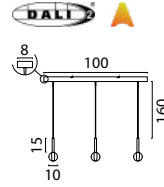

2921-05-02-130-5
Black Fixt. Gold Tube,
Black cable, 5x 4,4W 5x
450Lm 2700-2000K,
Triac-Dim.

On request: