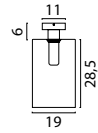

5230-05-05-19
Black Fixt. Black Cover,
PVC cable, 6x E27 max
18W Bulb excl.