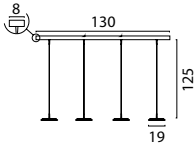

2362-37-130-4-DW
Nickel Fixt. Trans-
parent cable, 4x 8W
4x 960Lm 2700-
2200K, Triac-Dim.
Black Nickel:
2362-81-130-4-DW
On request:

328