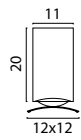

4016-37-06
Nickel Fixt. E27
max 18W Bulb excl.
Matt Black:
4016-05-06