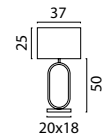

4281-05-6580-63-37

Black Fixt. On/Off
Switch, E27 max
18W Bulb excl.