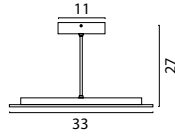

5360-81-28-DW

Black Nickel Fixt.
23W 2760Lm 2700-
2200K, Triac-Dim.

Nickel:
5360-37-28-DW
On request: