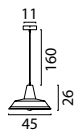

2547-05-05-S

Black Fixt. PVC cable,
E27 max 18W
Bulb excl.