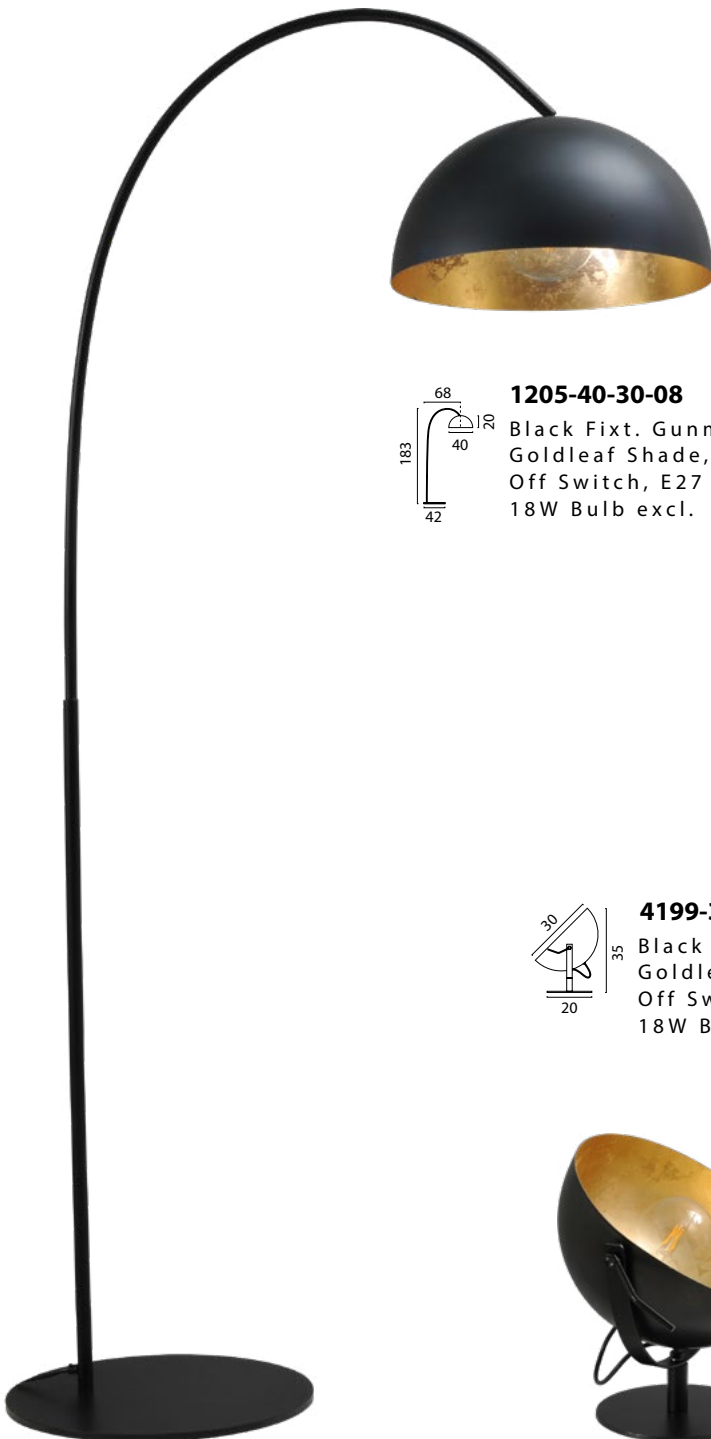

1205-40-30-08

Black Fixt. Gunmetal/
Goldleaf Shade, On/
Off Switch, E27 max
18W Bulb excl.

4199-30-08-B

Black Fixt. Gunmetal/
Goldleaf Shade, On/
Off Switch, E27 max
18W Bulb excl.

4198-30-08-B

Black Fixt. Gunmetal/
Goldleaf Shade, On/
Off Switch, E27 max
18W Bulb excl.