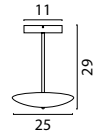

5190-37-37-25
Nickel Fixt. Nickel Shade, 8W 960Lm 2700-2200K, Triac-Dim.
On request: