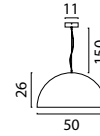

2197-30-08-ST

Black Fixt. Gunmetal/
Goldleaf Shade,
Steelwire Susp. E27
max 18W Bulb excl.

256