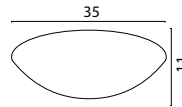

5023-06
Matt White Glass,
2x E27 max 18W
Bulb excl.
Built-In LED:
5023-06-DW
18W 2160Lm 2700-2200K
On request: