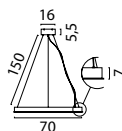

2795-10-70-DW-TR

Black Fixt. Antique Brass
Ring, Steel Wire, 56W 6270Lm
2700-2200K, Triac-Dim.

On request: