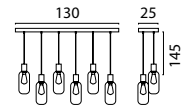

2471-05-05-130-25-65
Black fixt. Matt
Gold Cover, PVC
cable, 6x E27 max
18W Bulb excl.