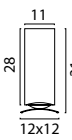

4017-05-06
Black Fixt. E27 max
18W Bulb excl.
Nickel:
4017-37-06