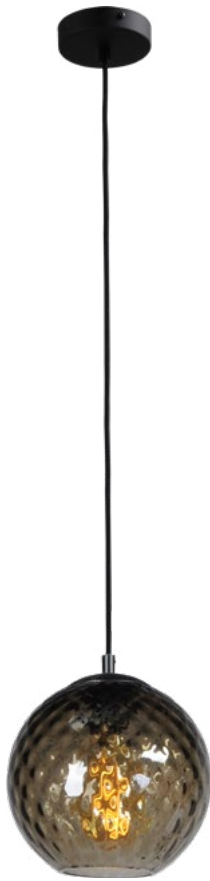

2340-05-05-25
Black, PVC cable,
E27 max 18W
Bulb excl.
On request:
☒ TRACK p.536