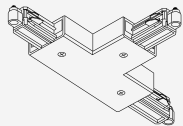

5. T-Joint
8-TRACK-T-1F-BL