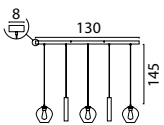

2261-05-130-5-RB2-3
Black Fixt. Black
Tube, PVC cable, 3x
E27 + 2x GU10 max
18W Bulb excl.