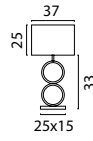

4295-01-6580-04-37
Bronze, On/Off Switch
E27 max 18W Bulb excl.