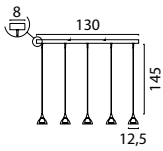

2225-37-06-130-5-DW

Nickel fixt. Transparent
cable, 5x 4,4W 5x 450Lm
2700-2000K, Triac-Dim.

Matt Black:

2225-05-06-130-5-DW

On request: