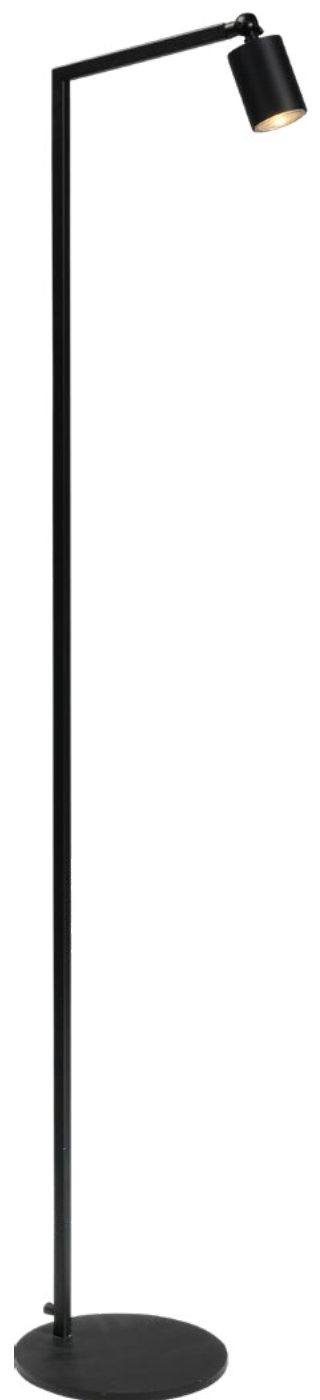

1491-05-05
Black Fixt. Black
Cover, GU10 max
18W Bulb excl.