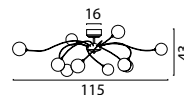

On request:

Molto