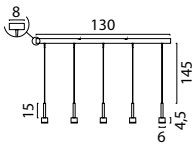

2991-05-02-130-5

Black Fixt. Gold Tube, Black cable, 5x 4,4W 5x 450Lm 2700-2000K, Triac-Dim.

On request: