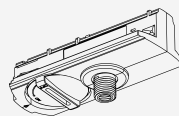

Universal Adapter
(excl. Strain Relief)
8-TRACKAD-1F-BL