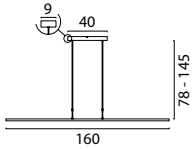

2842-81-25-P-DW
Black Fixt. Rust Profile,
Telescopic Susp. 45W
5400Lm 2700-2200K,
Push-Dim.
On request: