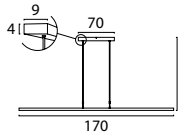

2632-37-05-DW
Nickel Fixt. Smoke
Glass, 42W 5040Lm
2700-2000K, Push-Dim
On request:

524