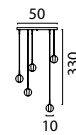

2122-37-173-50-5

Nickel fixt. Transparent
cable, 5x 4,4W 5x 450Lm
2700-2000K, Triac-Dim.

Matt Black:
2122-05-173-50-5

On request: