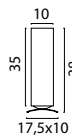

4506-37-06
Nickel Fixt. E27
max 18W Bulb excl.
Matt Black:
4506-05-06