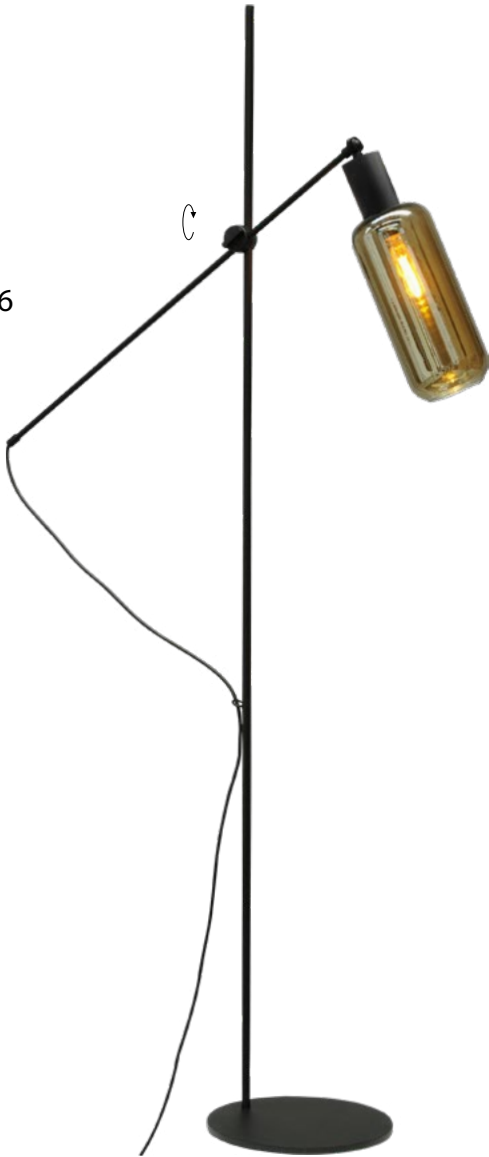

1471-05-05-5
Black fixt. Black Cover, On/Off Switch, E27 max 18W Bulb excl.