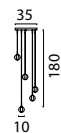

101

2122-05-173-35-3
Black fixt. Black cable,
3x 4,4W 3x 450Lm 2700-
2000K, Triac-Dim.

Nickel:
2122-37-173-35-3
On request: