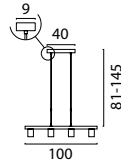

2491-05-05-100-4
Black Fixt. Black
Cover, Telescopic
Susp. 4x GU10 max
18W Bulb excl.

84