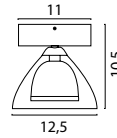

5223-37-06-DW

Nickel Fixt. 4,4W
450Lm 2700-2000K,
Triac-Dim.

Matt Black:
5223-05-06-DW