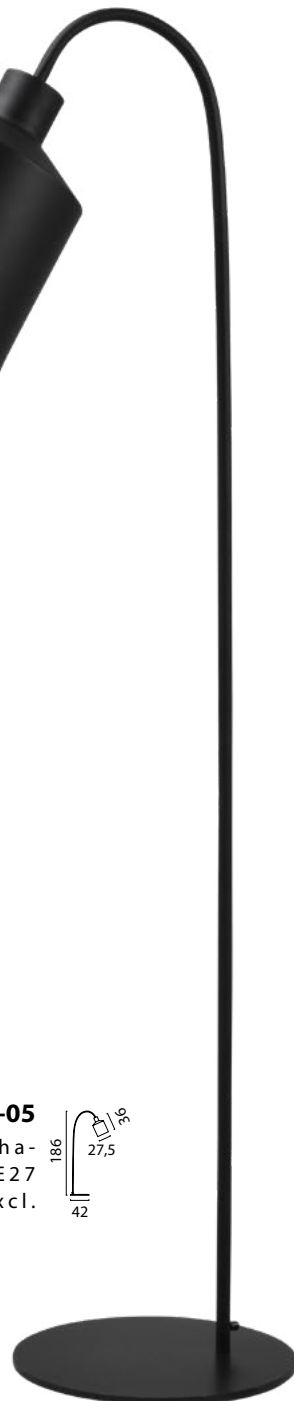

On request:

1025-06-06

White Fixt. White Shade, On/Off Switch, E27 max 18W Bulb excl.

2025-05-00

Black Fixt. Concrete Shade, PVC cable, E27 max 18W Bulb excl.

On request:

1025-05-05

Black Fixt. Black Shade, On/Off Switch, E27 max 18W Bulb excl.