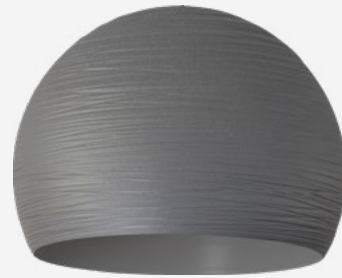

2811-06
 Nickel Fixt. White
 Shade, PVC cable, E27
 max 18W Bulb excl.

SHADE SIZES

Shade Ø 20cm

2810-00 Concrete Look
2810-05 Matt Black
2810-06 Matt White
2810-20 Gold Painted

Shade Ø 40cm

2811-00 Concrete Look
2811-05 Matt Black
2811-06 Matt White
2811-20 Gold Painted