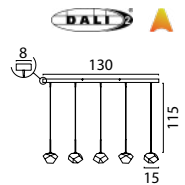

2661-05-06-130-5

Black Fixt. Black cable, 5x 4,4W 5x 450Lm 2700-2000K, Triac-Dim.

On request: