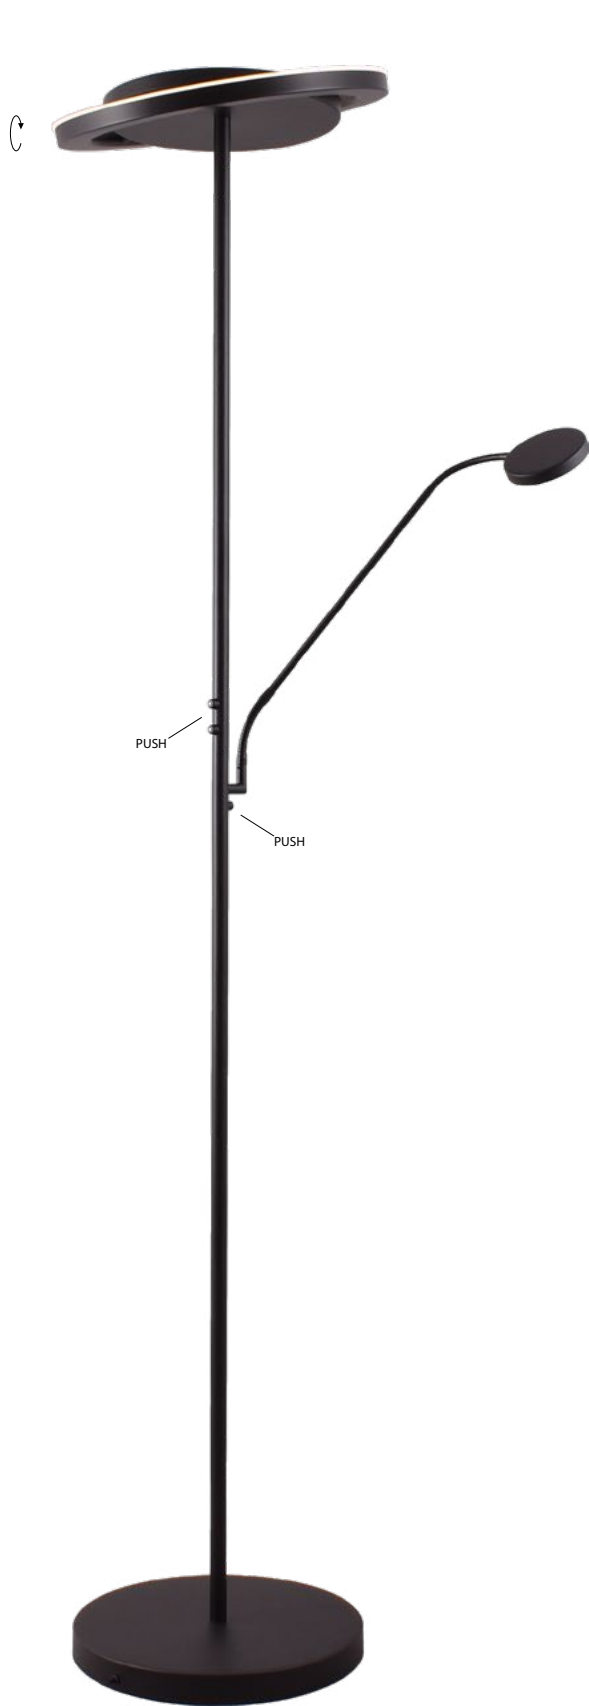

1796-05-05-05
Black Fixt. Black Ring,
78W 8600Lm + 10W
930Lm, 2700-2200K,
Push-Dim.