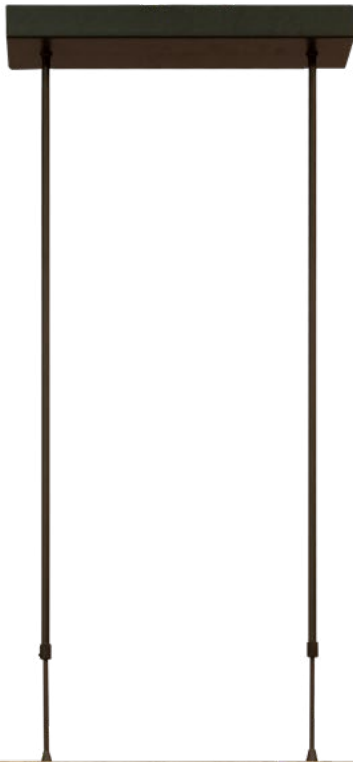

2977-GL-S-P-DW

Black Nickel Fixt. Goldleaf Profile, Telescopic Susp. 57W 6840Lm 2700-2200K 1x Push-Dim.

On request: