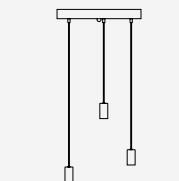

Base Ø 35 cm

- **2238-05-35-3** Matt Black
- **2238-10-35-3** Antique Brass
- **2238-18-35-3** Shiny Gold
- **2238-37-35-3** Matt Nickel
- **2238-66-35-3** Dappled Oil