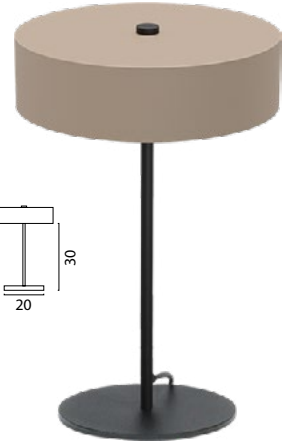

4875-05-3-2
Black Fixt. On/Off
Switch, E27 max
18W Bulb excl.