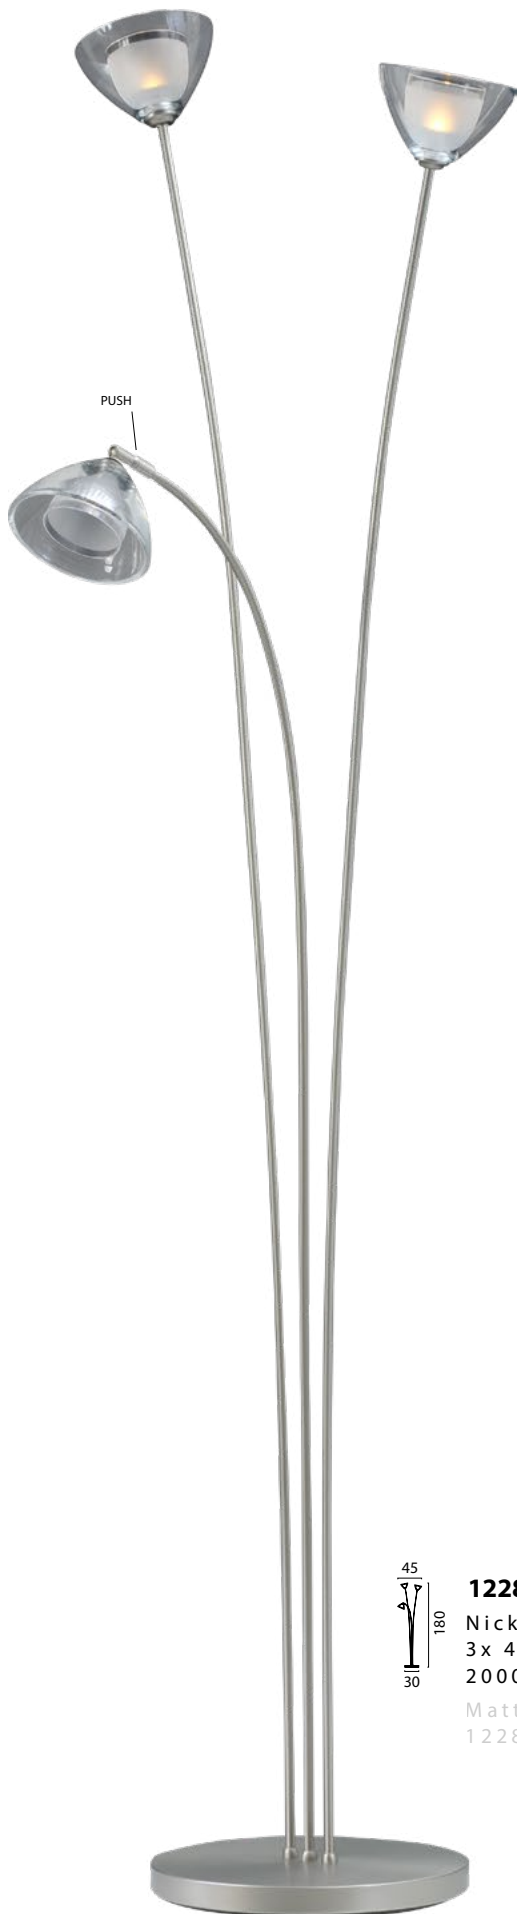

On request:

2226-05-06-35-5-DW

Black fixt. Black cable,
5x 4,4W 5x 450Lm 2700-
2000K, Triac-Dim.

Nickel:

2226-37-06-35-5-DW

On request:

130

1226-37-06-DW
Nickel Fixt. 3x 4,4W
3x 450Lm 2700-
2000K, Push-Dim.