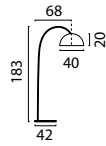

1205-40-30-08

Black Fixt. Gunmetal/
Goldleaf Shade, On/
Off Switch, E27 max
18W Bulb excl.