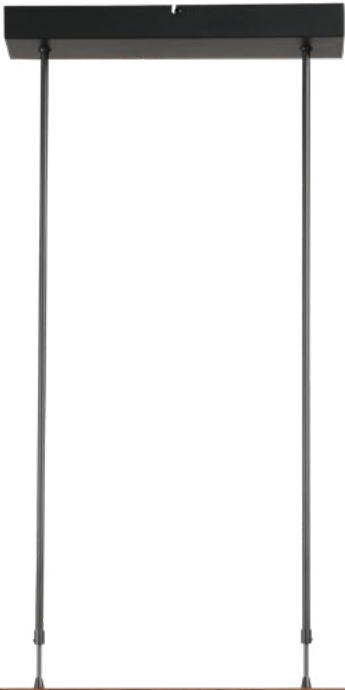

On request:
  

2841-81-10-P-DW
 Black Fixt. Antique
 Brass Profile, Telesco-
 pic Susp. 32W 3840Lm
 2700-2200K, Push-Dim.

On request:
  

2842-81-25-P-DW
Black Fixt. Rust Profile,
Telescopic Susp. 45W
5400Lm 2700-2200K,
Push-Dim.
On request: