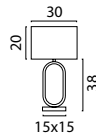

4280-05-6580-04-30

Black Fixt. On/Off
Switch, E27 max
18W Bulb excl.