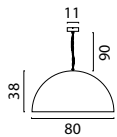

2201-30-08-K
Black Fixt. Gunmetal/
Goldleaf Shade,
Chain Susp. E27 max
18W Bulb excl.