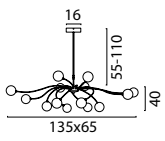

2696-37-176-DW
Nickel Fixt. Telesco-
pic Susp. 14x 2W 14x
170Lm 2200-2700K,
Push-Dim.

On request:

345