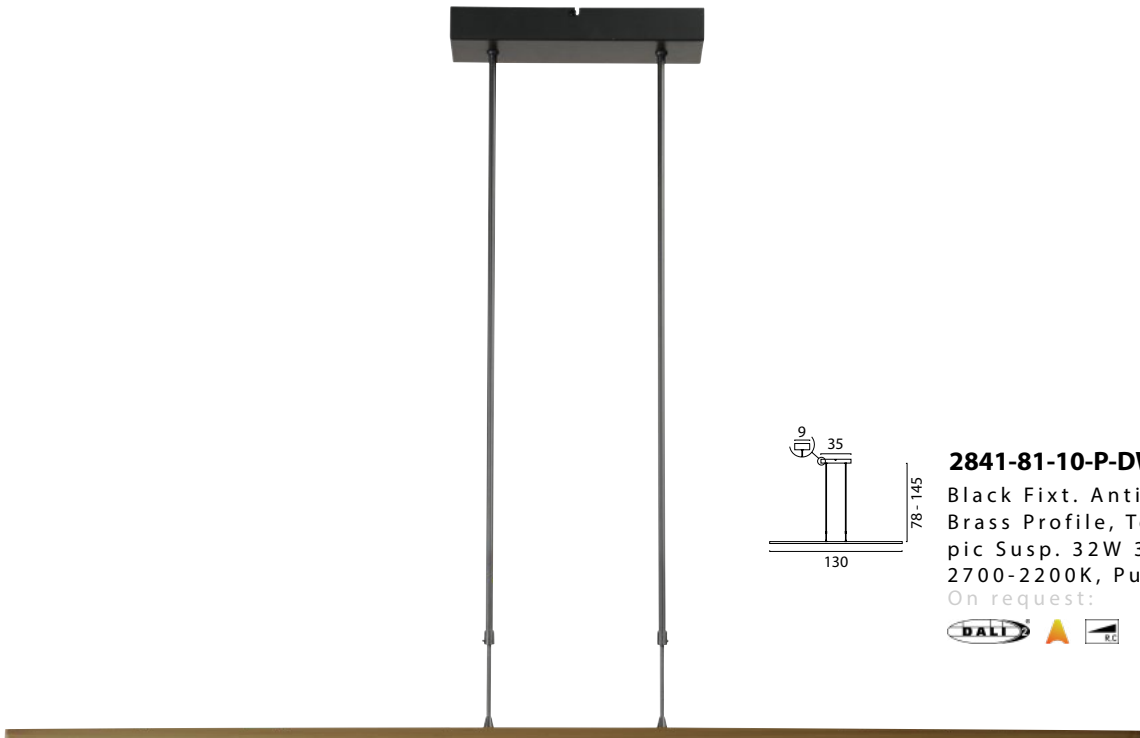

2841-81-10-P-DW
Black Fixt. Antique
Brass Profile, Telesco-
pic Susp. 32W 3840Lm
2700-2200K, Push-Dim.

On request: