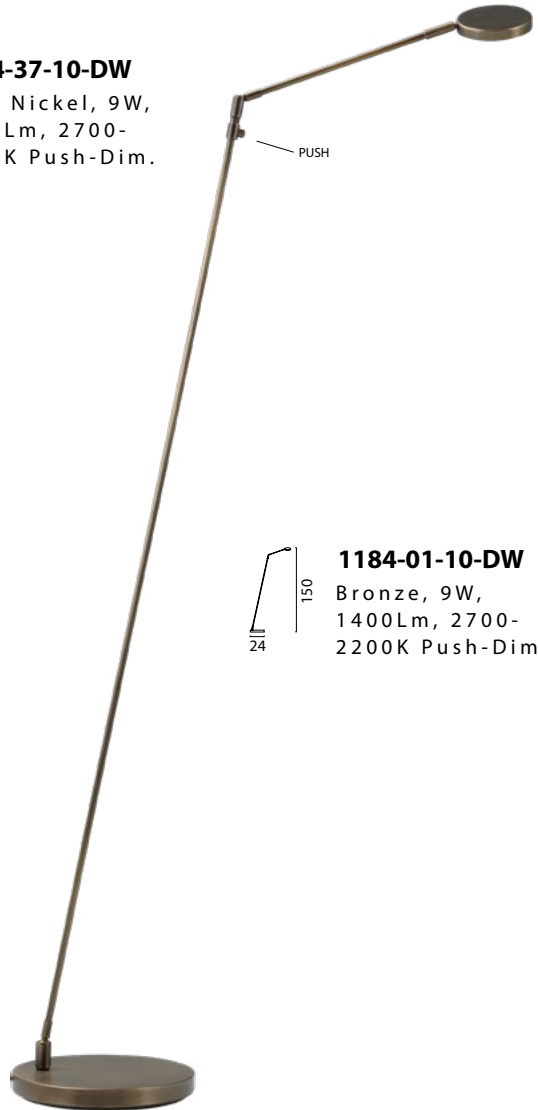

1184-37-10-DW
Matt Nickel, 9W,
1400Lm, 2700-
2200K Push-Dim.

1184-01-10-DW
Bronze, 9W,
1400Lm, 2700-
2200K Push-Dim.