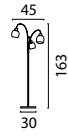

1675-05-12

Black Fixt. On/Off
Switch, 3x E27 max
18W Bulb excl.