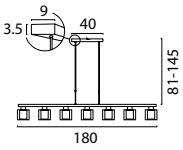

2890-05-02-180-7-14
Black Fixt. Gold Cover,
Telescopic Susp. 7x E27
max 18W Bulb excl.