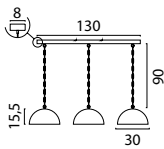

2199-10-10-K-130-3

Black Fixt. Antique
Brass Shade, Chain
Susp. 3x E27 max
18W Bulb excl.

Larino

SLX023980105

SLF023925105

| RECOMMENDED LED LIGHT BULB