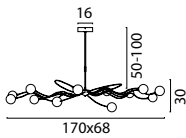

2916-05-176-DW

Black Fixt. Telesco-
pic Susp. 12x 2W 12x
170Lm 2700-2200K,
Push-Dim.

On request: