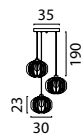

2672-02-35-3-30

Black Fixt. Gold Cover,
PVC cable, 3x E27 max
18W Bulb excl.

462