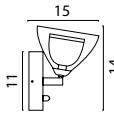

3224-37-06-DW

Nickel Fixt. 4,4W
450Lm 2700-2000K,
Push-Dim.

Matt Black:
3224-05-06-DW