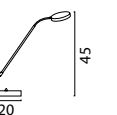

4188-01-10-DW
Bronze, 9W,
1400Lm, 2700-
2200K Push-Dim.