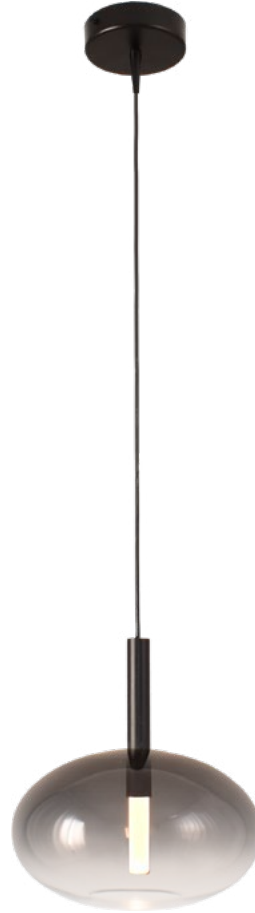

2860-05-05-3
Black Fixt. Black Tube, Black cable, 4,4W 450Lm 2700-2000K, Triac-Dim.
On request: