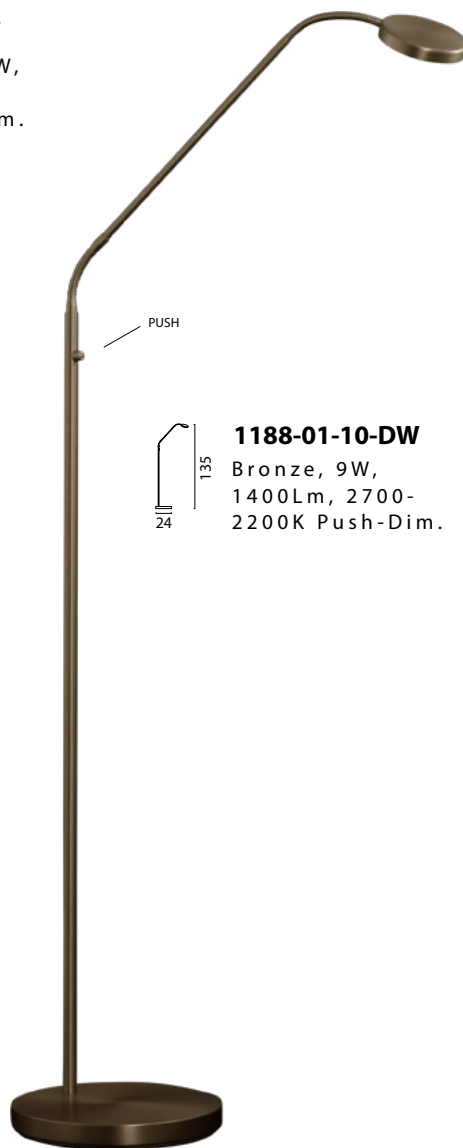

1188-81-02-10-DW

Black Nickel Fixt. Gold
Shade Cover, 9W, 1400Lm,
2700-2200K Push-Dim.

1188-81-10-DW
Black Nickel, 9W,
1400Lm, 2700-
2200K Push-Dim.

1188-37-10-DW
Matt Nickel, 9W,
1400Lm, 2700-
2200K Push-Dim.