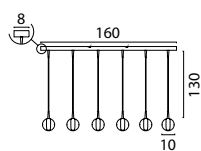

108

2121-05-173-160-6

Black fixt. Black cable,
7x 4,4W 7x 450Lm 2700-
2000K, Triac-Dim.

Nickel:

2121-37-173-160-6

On request: