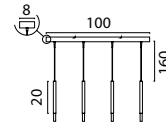

2591-10-100-4-DW
Black Fixt. Antique
Brass Tube, Black ca-
ble, 4x 4,4W 4x 450Lm
2700-2000K, Triac-Dim.
On request:

232