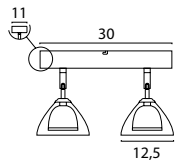

5225-37-06-30-2-DW

Nickel Fixt. 2x 4,4W
2x 450Lm 2700-
2000K, Triac-Dim.

Matt Black:
5225-05-06-30-2-DW