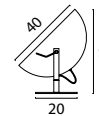

4198-30-08-B

Black Fixt. Gunmetal/
Goldleaf Shade, On/
Off Switch, E27 max
18W Bulb excl.