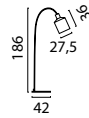

1025-06-06

White Fixt. White Shade, On/Off Switch, E27 max 18W Bulb excl.

2025-05-00

Black Fixt. Concrete Shade, PVC cable, E27 max 18W Bulb excl.

On request: