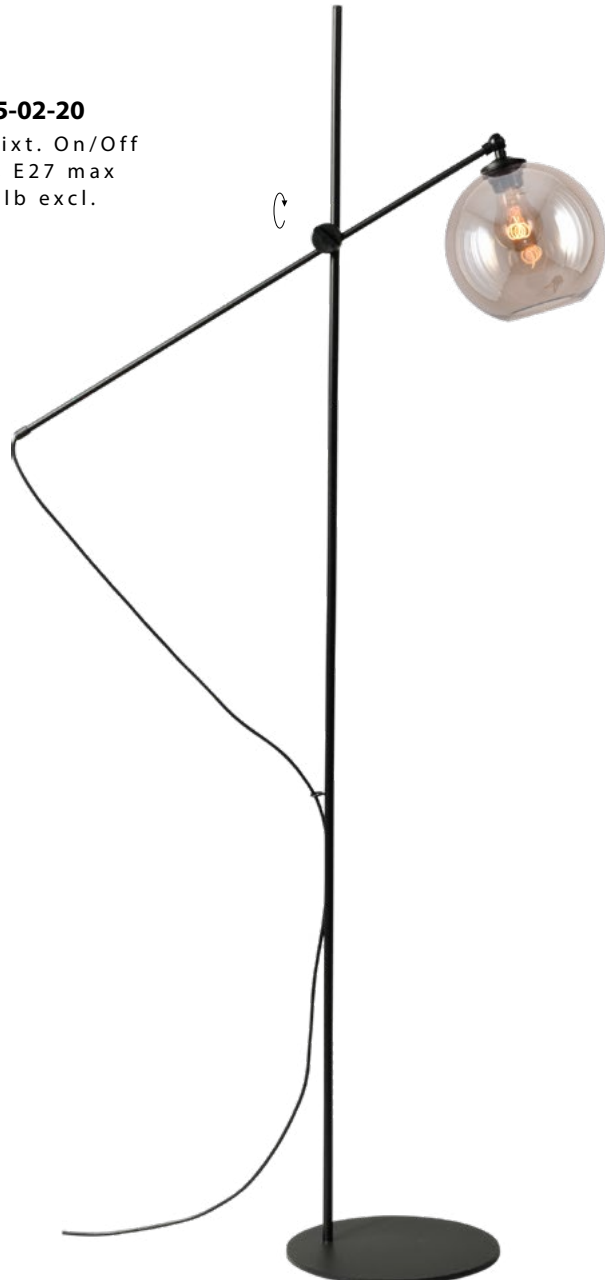

1980-05-02-20
Black Fixt. On/Off
Switch, E27 max
18W Bulb excl.