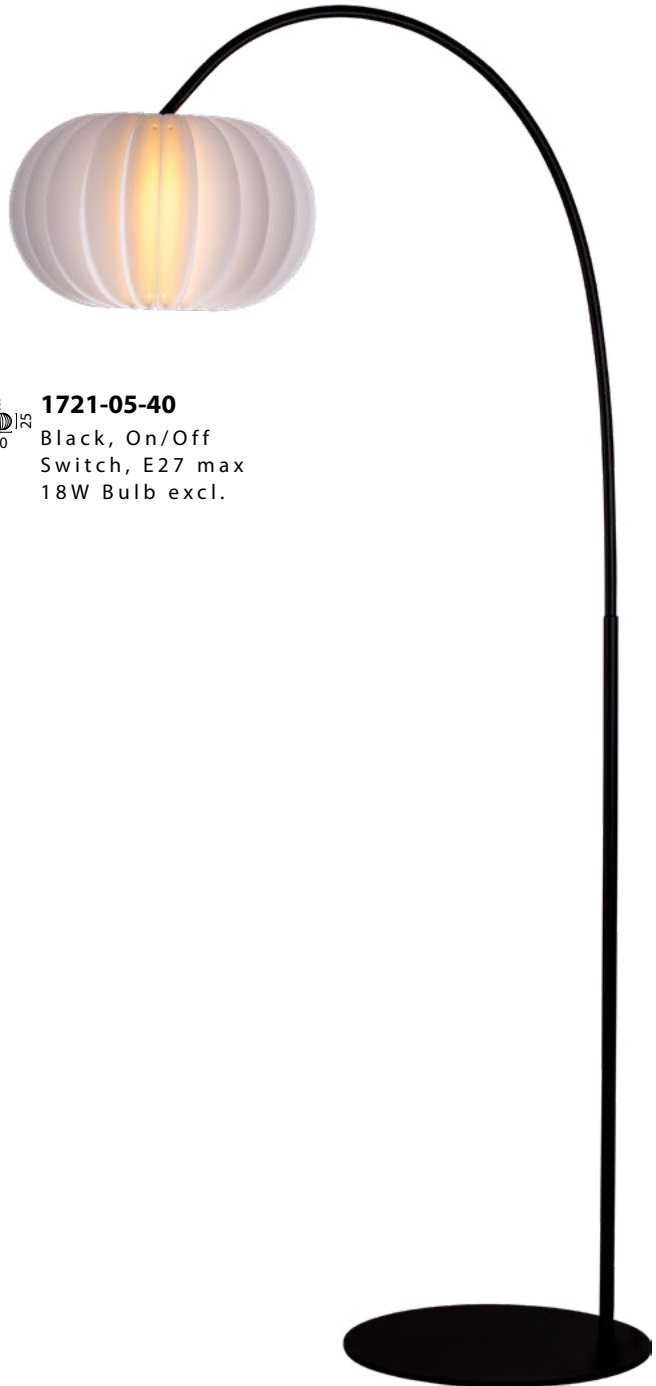

1721-05-40
Black, On/Off
Switch, E27 max
18W Bulb excl.