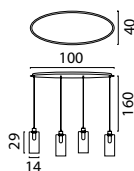

2234-05-05-130-50614
Black Fixt. Black Cover,
PVC cable, 6x E27 max
18W Bulb excl.