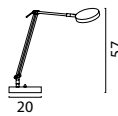

4180-37-10-DW
Matt Nickel, 9W,
1400Lm, 2700-
2200K Push-Dim.