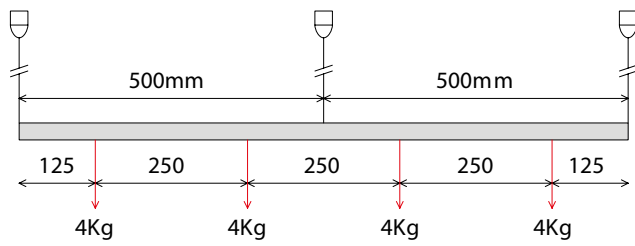

TECHNICAL INFORMATION

The single phase connection (230V, max. 16A) tracks can take 1 KG load every 250mm, with a maximum distance of 1000mm between the fixing points.

For a 4 KG load every 250mm, the maximum fixing distance has to be 500mm. See the figure below (sideview).