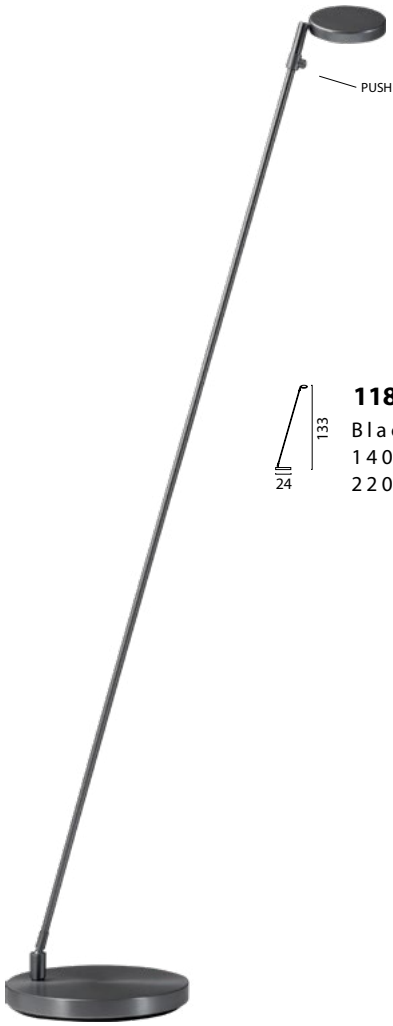

1188-01-10-DW
Bronze, 9W,
1400Lm, 2700-
2200K Push-Dim.

1180-81-10-DW
Black Nickel, 9W,
1400Lm, 2700-
2200K Push-Dim.

1180-37-10-DW
Matt Nickel, 9W,
1400Lm, 2700-
2200K Push-Dim.

1180-01-10-DW
Bronze, 9W,
1400Lm, 2700-
2200K Push-Dim.