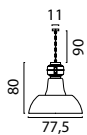

2002-66-66-BL
Black Fixt. Dappled
Oil Shade, Chain
Susp. E27 max 18W
Bulb excl.