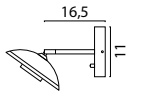

3480-37-06-DW

Nickel Fixt. 4,4W 450Lm
2700-2000K, Push-Dim.

Matt Black:
3480-05-06-DW

317