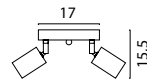

5492-05-05-17-2
Black Fixt. Black
Cover, 2x GU10 max
18W Bulb excl.