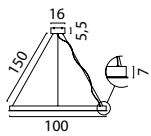

2795-66-100-DW-TR

Black Fxt. Black Ring,
Steel Wire, 84W 10800Lm
2700-2200K, Triac-Dim.
On request: