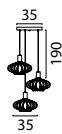

2882-05-35-3-15-35

Black Fixt. Natural Shade, PVC cable, 3x E27 max 18W Bulb excl.

SLX023980105

SLF023925105

| RECOMMENDED LED LIGHT BULB