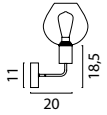

3471-05-02-3
Black fixt. Matt Gold Cover, E27 max 18W Bulb excl.