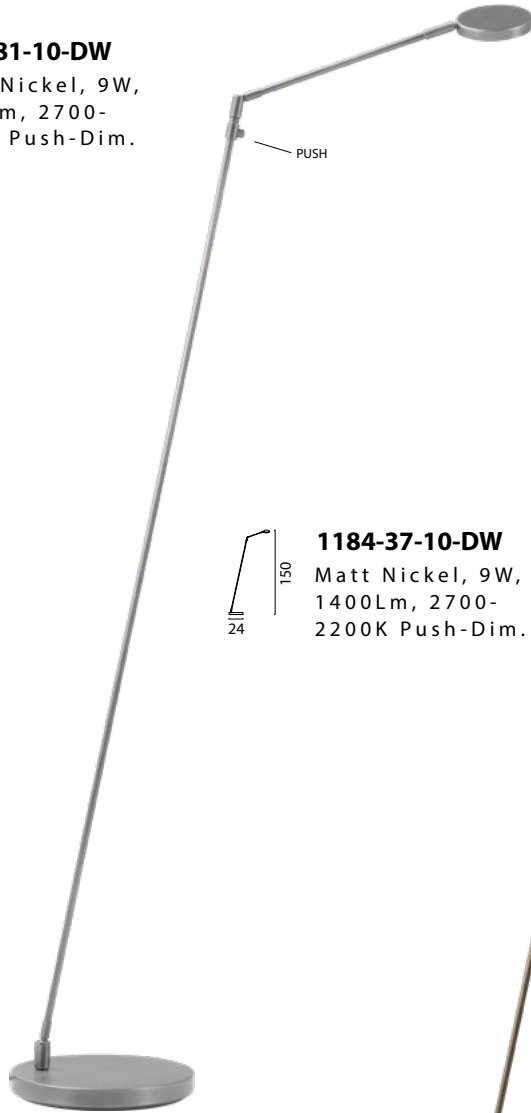

1182-81-10-DW
Black Nickel, 9W,
1400Lm, 2700-
2200K Push-Dim.

1182-37-10-DW
Matt Nickel, 9W,
1400Lm, 2700-
2200K Push-Dim.

1182-01-10-DW
Bronze, 9W,
1400Lm, 2700-
2200K Push-Dim.

1184-81-10-DW
 Black Nickel, 9W,
 1400Lm, 2700-
 2200K Push-Dim.