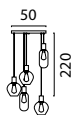

2472-05-02-50-5-35

Black fixt. Matt Gold
Cover, PVC cable, 5x
E27 max 18W Bulb excl.