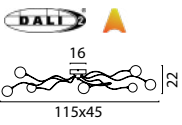

5916-05-176-DW
Black Fixt. 7x 2W
7x 170Lm 2700-
2200K, Triac-Dim.
On request: