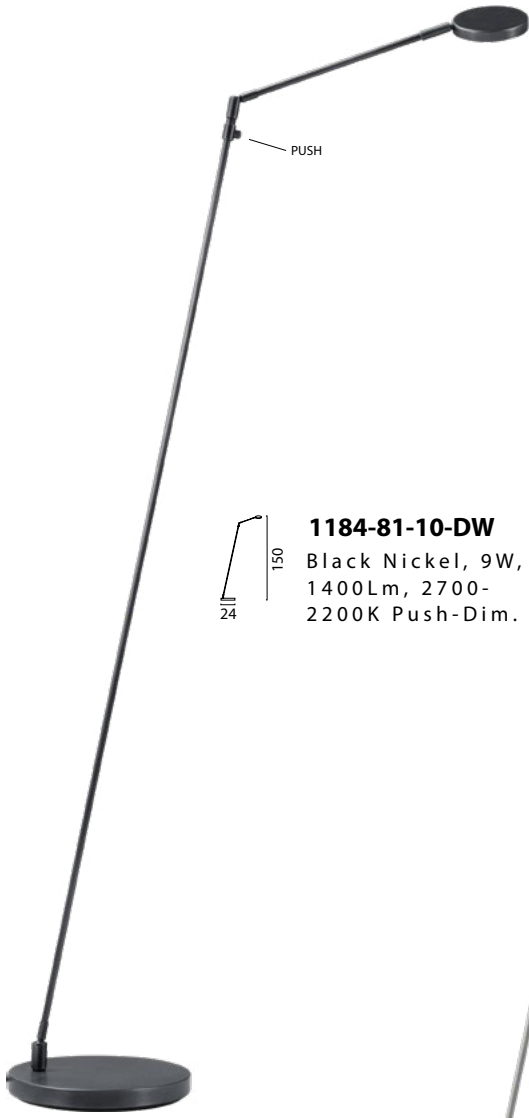

1184-81-10-DW
Black Nickel, 9W,
1400Lm, 2700-
2200K Push-Dim.