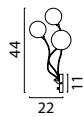

3695-37-176-DW
Nickel Fixt. 3x 2W
3x 170Lm 2200-
2700K, Push-Dim.