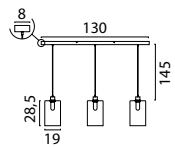

2231-05-02-130-3-19
Black Fixt. Gold Co-
ver, PVC cable, 3x E27
max 18W Bulb excl.