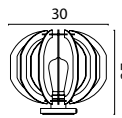

4670-02-41
Black Fixt. Gold Cover, On/Off Switch, E27 max 18W Bulb excl.

4670-05-30
Black Fixt. Black Cover, On/Off Switch, E27 max 18W Bulb excl.