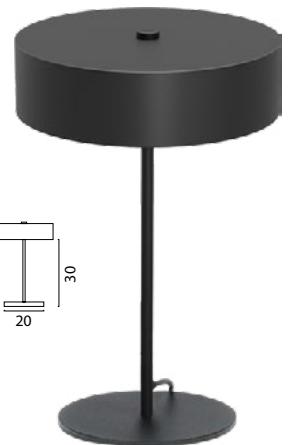

4875-05-3-6
Black Fixt. On/Off
Switch, E27 max
18W Bulb excl.

450