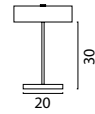

4875-05-3-3
Black Fixt. On/Off
Switch, E27 max
18W Bulb excl.