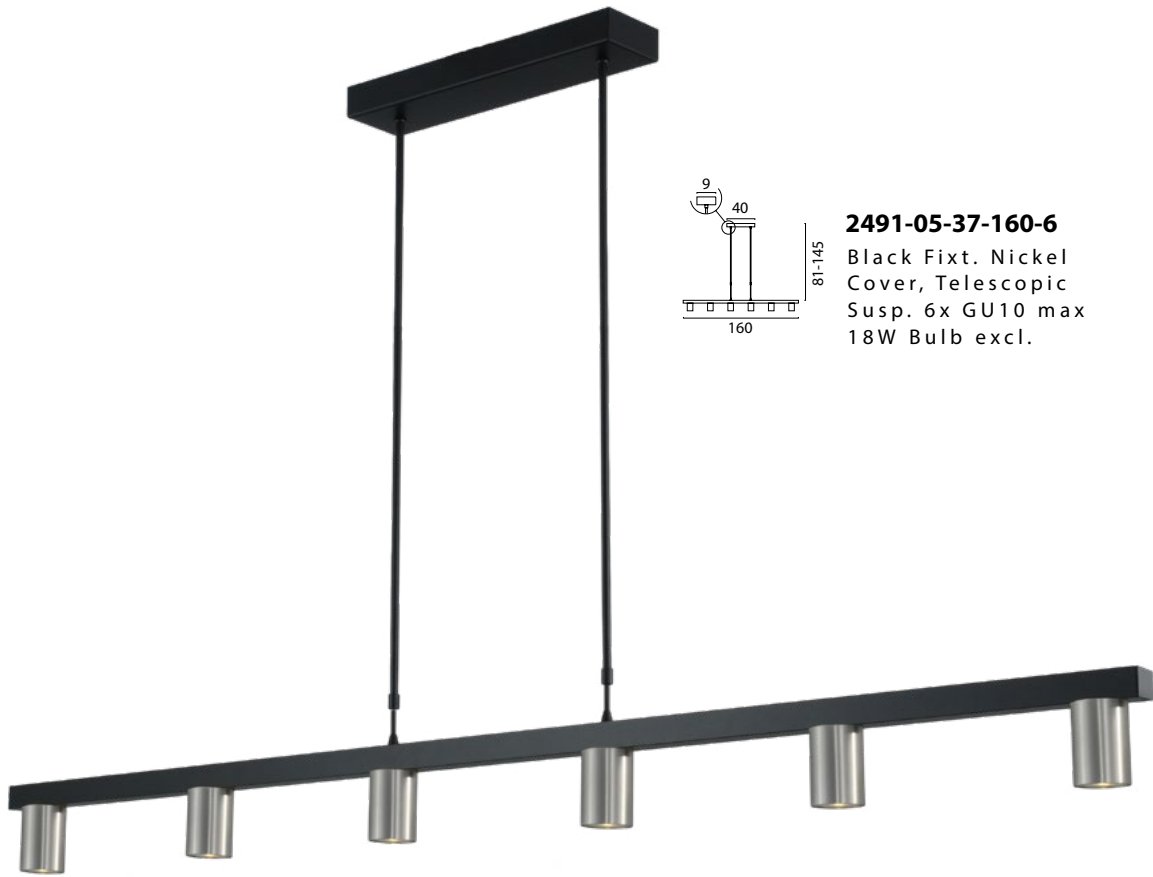

84

2491-05-02-130-5
Black Fixt. Matt Gold
Cover, Telescopic
Susp. 5xGU10 max
18W Bulb excl.

SL642736327-1

SL642762927

| RECOMMENDED LED LIGHT BULB

2491-05-37-160-6
Black Fixt. Nickel
Cover, Telescopic
Susp. 6x GU10 max
18W Bulb excl.