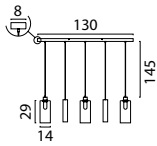

2231-05-02-130-514RG2
Black Fixt. Gold Cover,
Gold Tube, PVC cable, 3x
E27 + 2x GU10 max 18W
Bulb excl.

362