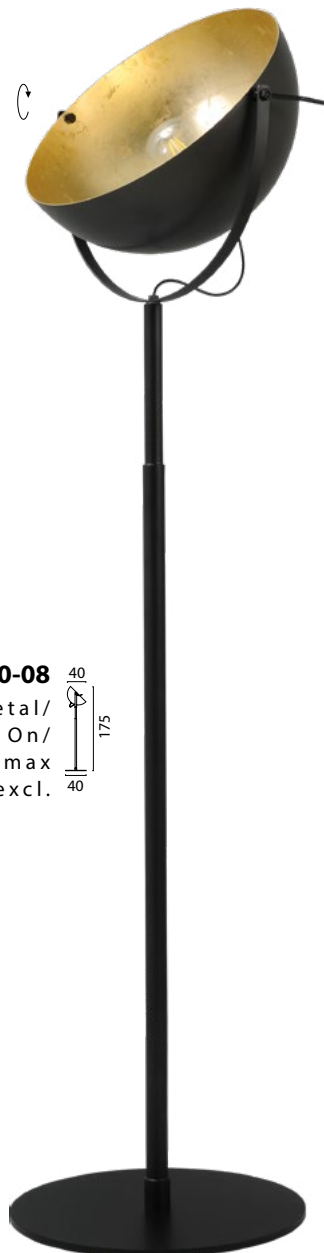

1104-30-08
Black Fixt. Gunmetal/
Goldleaf Shade, On/
Off Switch, E27 max
18W Bulb excl.