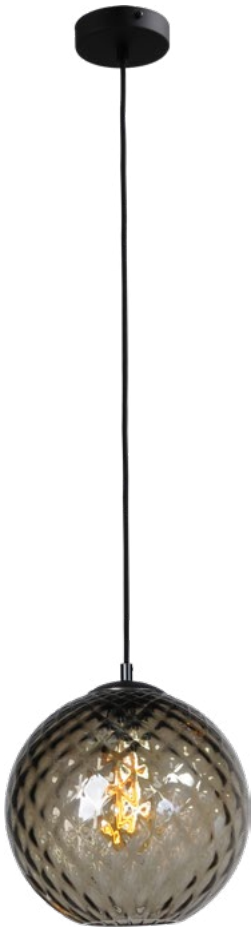

2340-05-05-30
Black, PVC cable,
E27 max 18W
Bulb excl.
On request:
☒ TRACK p.536