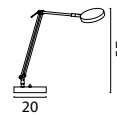

1184-37-10-DW
 Matt Nickel, 9W,
 1400Lm, 2700-
 2200K Push-Dim.

1184-01-10-DW
 Bronze, 9W,
 1400Lm, 2700-
 2200K Push-Dim.

4180-81-10-DW
Black Nickel, 9W,
1400Lm, 2700-
2200K Push-Dim.

4180-37-10-DW
Matt Nickel, 9W,
1400Lm, 2700-
2200K Push-Dim.