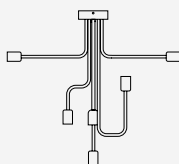

Ceiling Lamp
5351-05-05 Matt Black
5351-05-10 Antique Brass
5351-05-18 Shiny Gold
5351-05-37 Matt Nickel
5351-05-66 Dappled Oil