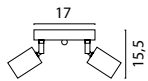

5492-05-02-17-2
Black Fixt. Gold
Cover, 2x GU10 max
18W Bulb excl.