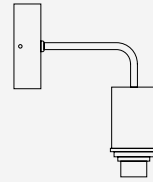

Base Ø 50 cm

- **72472-05-02-50-5** Matt Gold
- **72472-05-05-50-5** Matt Black
- **72472-05-10-50-5** Antique Brass
- **72472-05-66-50-5** Dappled Oil

Wall Lamp

- **73470-05-02** Matt Gold
- **73470-05-05** Matt Black
- **73470-05-10** Antique Brass
- **73470-05-66** Dappled Oil