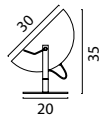

4199-30-08-B

Black Fixt. Gunmetal/
Goldleaf Shade, On/
Off Switch, E27 max
18W Bulb excl.