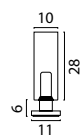

4232-05-05-10
Black Fixt. Black Cover, On/Off Switch, E27 max 18W Bulb excl.