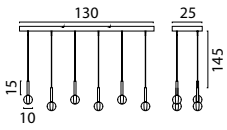

2921-05-66-130-25-6

Black Fixt. Dappled Oil Tube,
Black cable, 6x 4,4W 6x
450Lm 2700-2000K,
Triac-Dim.

On request: