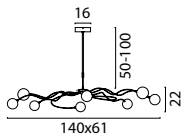

5916-05-176-DW
Black Fixt. 7x 2W
7x 170Lm 2700-
2200K, Triac-Dim.
On request:

242

2915-05-176-DW
Black Fixt. Telescopic
Susp. 8x 2W 8x 170Lm
2700-2200K, Push-Dim.
On request: