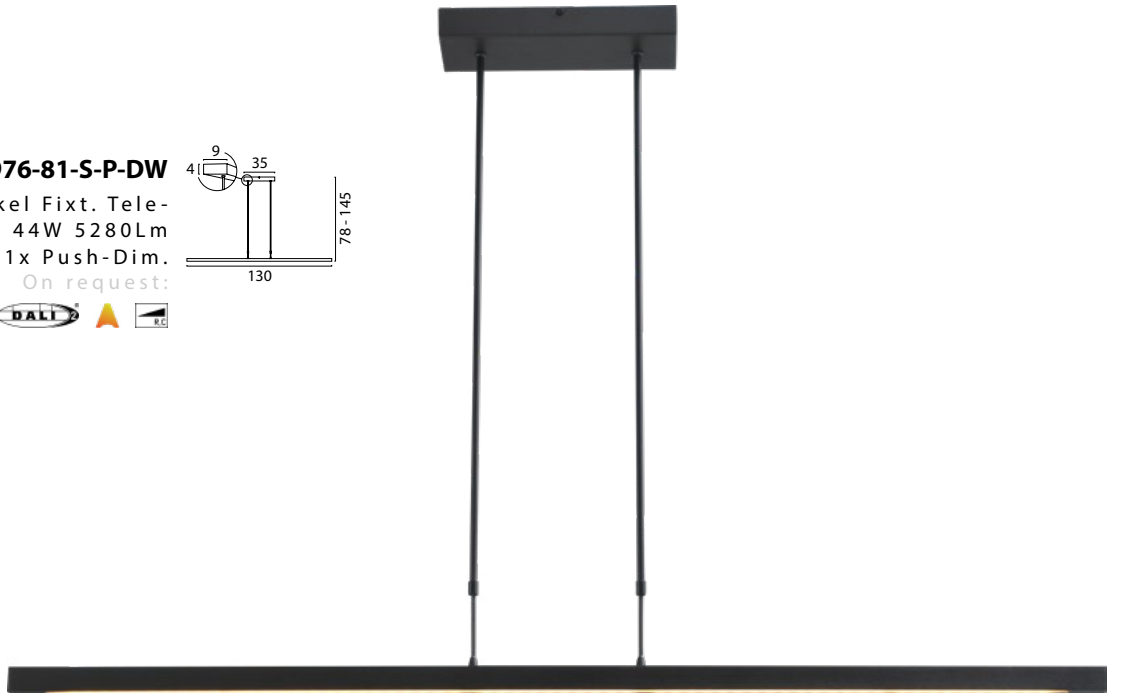

2975-37-S-P-DW
Nickel Fixt. Telescopic
Susp. 38W 4560Lm 2700-
2200K 1x Push-Dim.
On request:

413

2976-81-S-P-DW
Black Nickel Fixt. Tele-
scopic Susp. 44W 5280Lm
2700-2200K 1x Push-Dim.
On request: