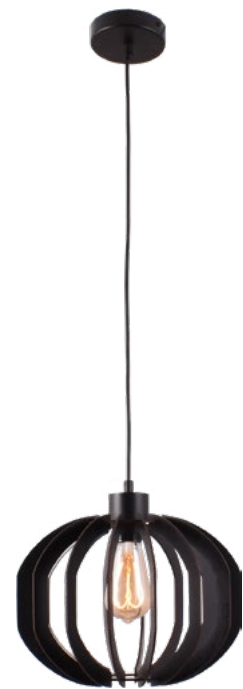

2670-05-30
Black Fixt. Black Cover, PVC cable, E27 max 18W Bulb excl.
On request:
☒ L-F TRACK p.536