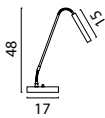

4591-02-DW

Black Fixt. Gold Tube,
4,4W 450Lm 2700-
2000K, Push-Dim.