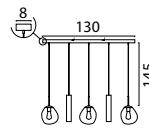

2761-05-130-5RA20261

Black Fixt. Antique Brass Tube, PVC cable, 3x E27 + 2x GU10 max 18W Bulb excl.

272