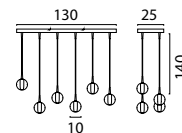

2121-05-173-130-25-6

Black fixt. Black cable, 6x 4,4W 6x 450Lm 2700-2000K, Triac-Dim.

Nickel:
2121-37-173-130-25-6
On request: