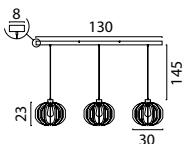

2671-02-130-3-30

Black Fixt. Gold Cover,
PVC cable, 3x E27 max
18W Bulb excl.

SLX023960205

SLX023980105

| RECOMMENDED LED LIGHT BULB