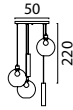

2642-02-50-5-RG20220

Black Fixt. Gold Cover,
Gold Tube, PVC cable, 3x
E27 + 2x GU10 max 18W
Bulb excl.

2642-02-35-3-06-223

Black Fixt. Gold Cover,
PVC cable, 3x E27 max
18W Bulb excl.

SLX023971305

SLX023960205

SL642736327-1

RECOMMENDED LED LIGHT BULB