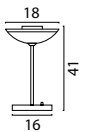

4480-37-06-DW

Nickel Fixt. 4,4W
450Lm 2700-2000K,
Push-Dim.

Matt Black:
4480-05-06-DW