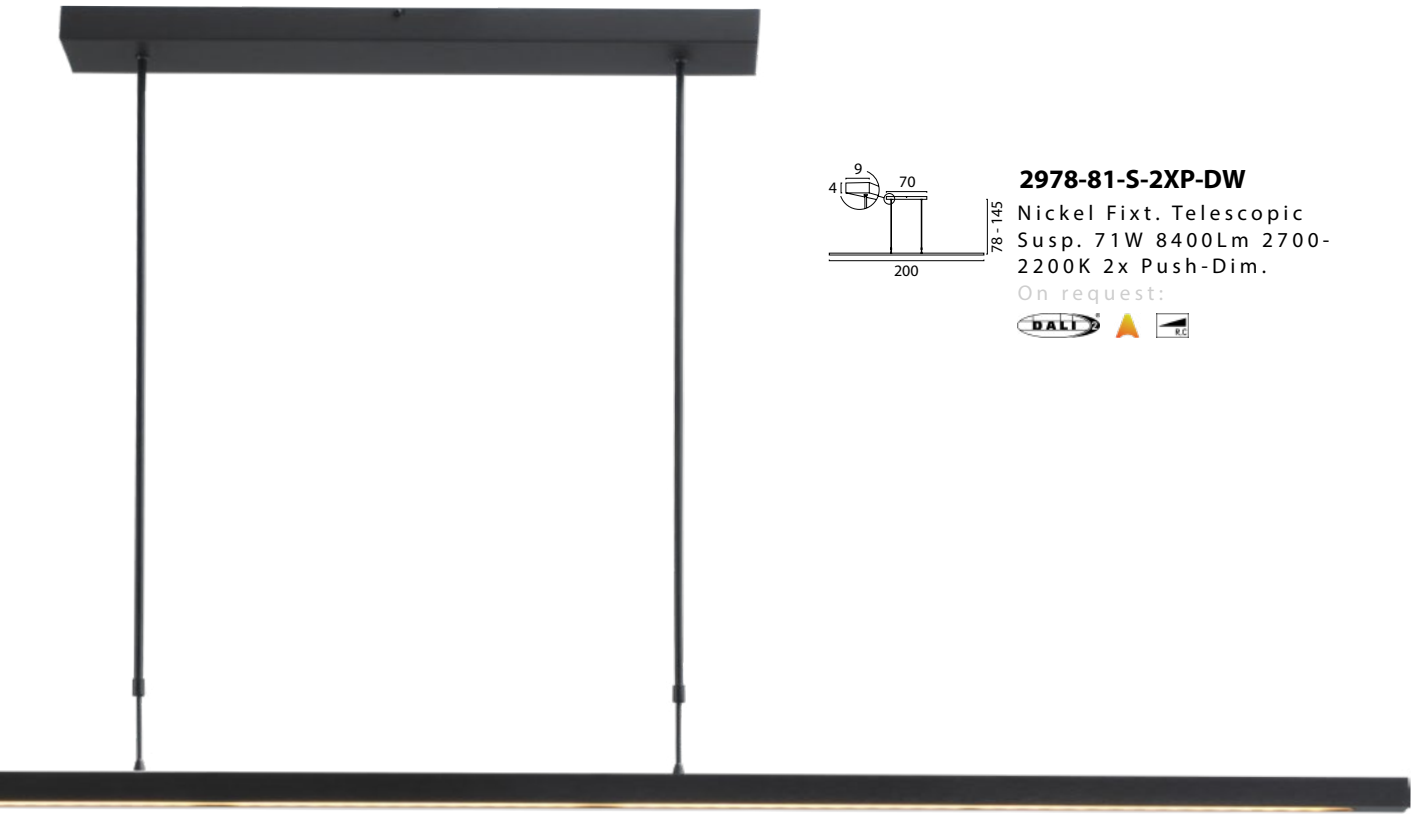

2978-81-S-2XP-DW

Nickel Fixt. Telescopic
Susp. 71W 8400Lm 2700-
2200K 2x Push-Dim.

On request: