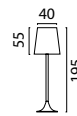

1177-05-6581-BL-55
Black Fixt. Flower Sha-
de, On/Off Switch, E27
max 18W Bulb excl.