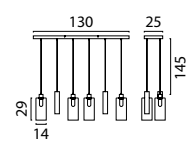

2231-050513025614RB2
Black Fixt. Black Cover,
Black Tube, PVC cable,
4x E27 + 2x GU10 max
18W Bulb excl.

364