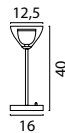

2224-05-06-DW

Black fixt. Black cable,
4,4W 450Lm 2700-
2000K, Triac-Dim.

Nickel:
2224-37-06-DW
On request:

2226-05-06-50-5-DW

Black fixt. Black ca-
ble, 5x 4,4W 5x 450Lm
2700-2000K, Triac-Dim.

Nickel:
2226-37-06-50-5-DW
On request: