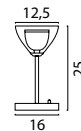

4226-37-06-DW

Nickel Fixt. 4,4W
450Lm 2700-2000K,
Push-Dim.

Matt Black:
4226-05-06-DW

4225-37-06-DW

Nickel Fixt. 4,4W
450Lm 2700-2000K,
Push-Dim.

Matt Black:
4225-05-06-DW

128

2226-37-06-35-3-DW