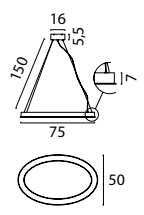

2950-08-75-DW-TR
Black Fixt. Goldleaf
Oval Ring, Steel Wire,
53W 4095Lm 2700-
2200K, Triac-Dim.
On request: