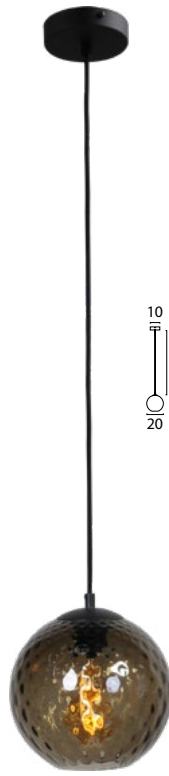

2340-05-05-20
Black, PVC cable,
E27 max 18W
Bulb excl.
On request:
☒ TRACK p.536