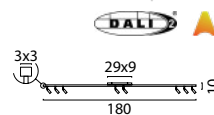

5812-05-05-180-8

Black Fixt. Black Tube,
8x 4,4W 8x 450Lm
2700-2000K, Triac-Dim

On request: