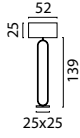

1280-05-6580-25-52

Black Fixt. On/Off
Switch, E27 max
18W Bulb excl.