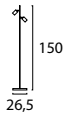

1493-05-10
Black Fixt. Antique
Brass Cover, 2x GU10
max 18W Bulb excl.