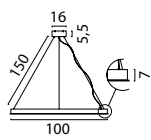

214

2795-10-100-DW-TR

Black Fixt. Antique Brass
Ring, Steel Wire, 84W
10800Lm 2700-2200K,
Triac-Dim.

On request: