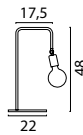

4350-05-18
Black Fixt. Shiny Gold
Cover, On/Off Switch,
E27 max 18W Bulb excl.