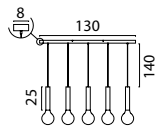

2281-05-66-130-5
Black Fixt. Dappled Oil
Tube, Fabric cable, 5x
E27 max 18W Bulb excl.

SLX023980105

SLF023925105

| RECOMMENDED LED LIGHT BULB