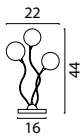

4695-01-176-DW
Bronze Fixt. 3x 2W
3x 170Lm 2200-
2700K, Push-Dim.