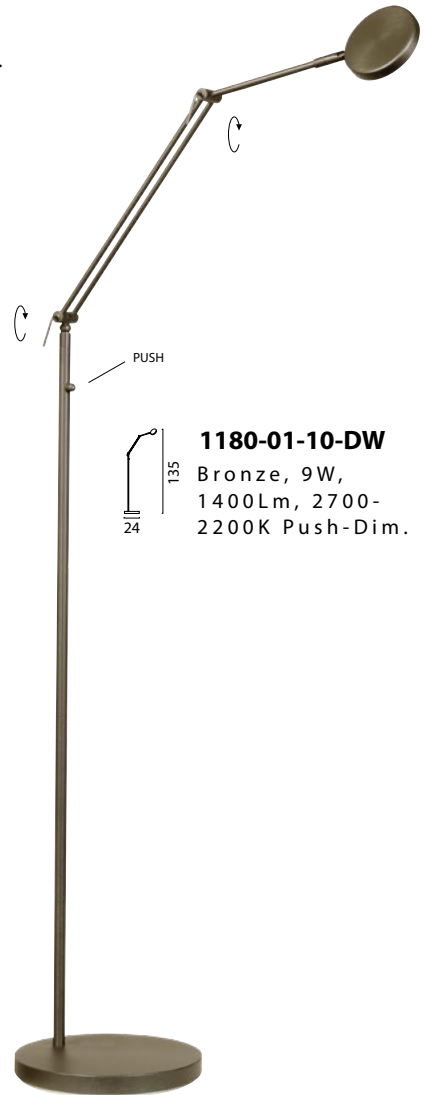

1182-37-10-DW
Matt Nickel, 9W,
1400Lm, 2700-
2200K Push-Dim.

1180-01-10-DW
Bronze, 9W,
1400Lm, 2700-
2200K Push-Dim.