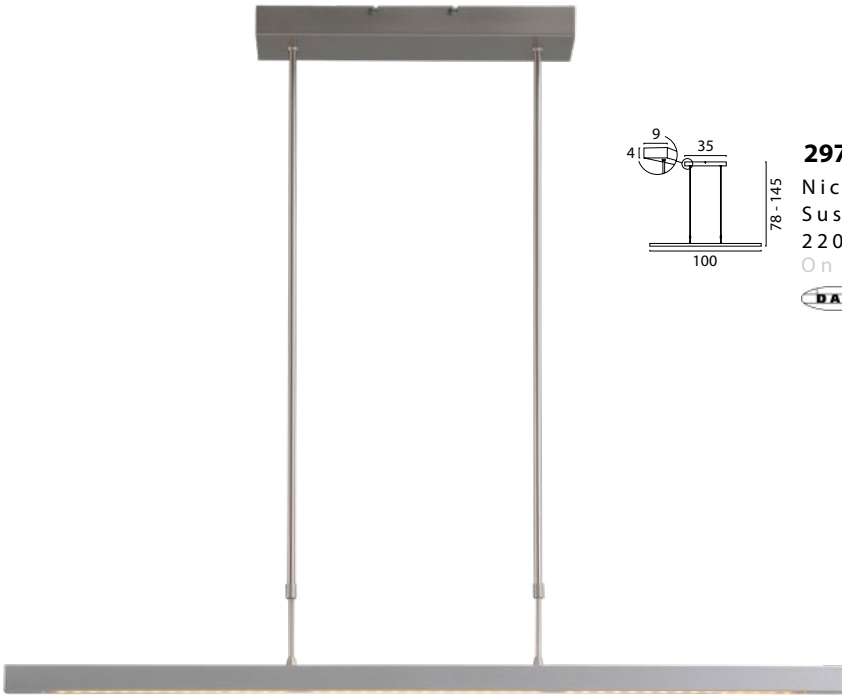

2975-37-S-P-DW
Nickel Fixt. Telescopic
Susp. 38W 4560Lm 2700-
2200K 1x Push-Dim.
On request:

413

2976-81-S-P-DW
Black Nickel Fixt. Tele-
scopic Susp. 44W 5280Lm
2700-2200K 1x Push-Dim.
On request:

Real 3