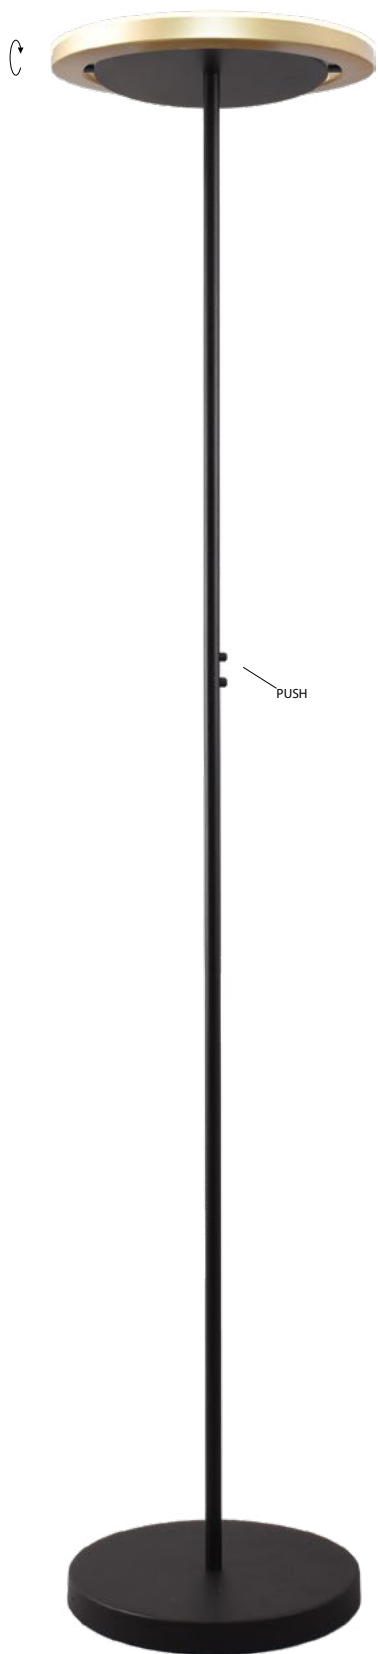

1795-05-02
Black Fixt. Gold Ring,
58W 8600Lm 2700-
2200K, Push-Dim.