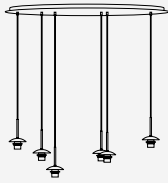

Base Ø 50 cm
72762-05-05-50-5

Oval Base 100 x 40 cm
72764-05-05-100-40-4

Oval Base 130 x 50 cm
72764-05-05-130-50-6

Oval Base 160 x 60 cm
72764-05-05-160-60-8

Oval Base 160 x 60 cm
72764-05-05-160608RA2

Table lamp
74760-05-05