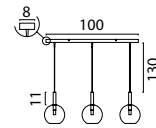

2861-02-00-100-3-1
Black Fixt. Gold
Tube, Black cable, 3x
4,4W 3x 450Lm 2700-
2000K, Triac-Dim.

On request: