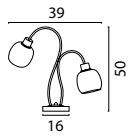

4675-05-12

Black Fixt. On/Off
Switch, 2x E27 max
18W Bulb excl.