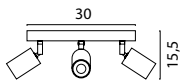

5492-05-37-30-3
Black Fixt. Nickel
Cover, 3x GU10 max
18W Bulb excl.