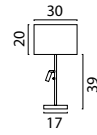

4592-10-6265-01-30
Black Fixt. Antique Brass
Tube, 4,4W 450Lm 2700-
2000K, Push-Dim, On/Off
Switch, E27 Bulb excl.