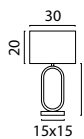

4280-01-6580-63-30

Bronze Fixt. On/Off
Switch, E27 max
18W Bulb excl.