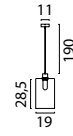

2230-05-02-19
Black Fixt. Gold Cover, PVC cable, E27 max 18W Bulb excl.
On request: