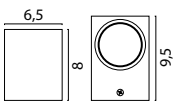

3088-05

Black Fixt. GU10
max 18W Bulb excl.