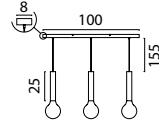

2280-05-10

Black Fixt. Antique Brass
Tube, Fabric cable, E27
max 18W Bulb excl.

On request: