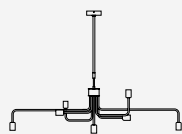

358

Telescopic Ceiling Lamp
2351-05-05 Matt Black
2351-05-10 Antique Brass
2351-05-18 Shiny Gold
2351-05-37 Matt Nickel
2351-05-66 Dappled Oil