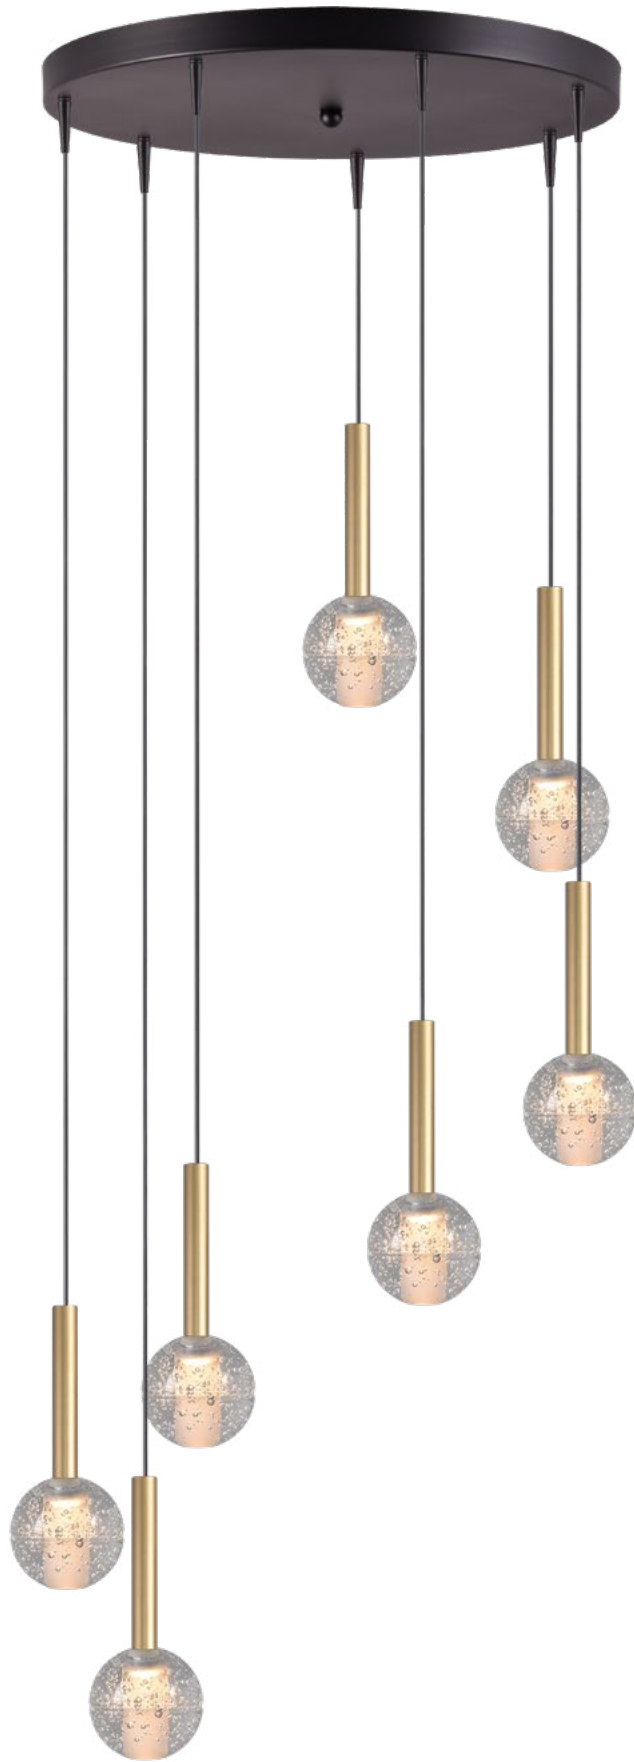

2922-05-02-50-7

Black Fixt. Gold Tube,
Black cable, 7x 4,4W
7x 450Lm 2700-2000K,
Triac-Dim.

On request: