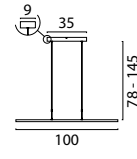

2840-81-25-P-DW
Black Fixt. Rust Profile,
Telescopic Susp. 26W,
3120Lm 2700-2200K,
Push-Dim.

On request: