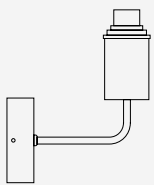

Wall Lamp

- **73471-05-02** Matt Gold
- **73471-05-05** Matt Black
- **73471-05-10** Antique Brass
- **73471-05-66** Dappled Oil