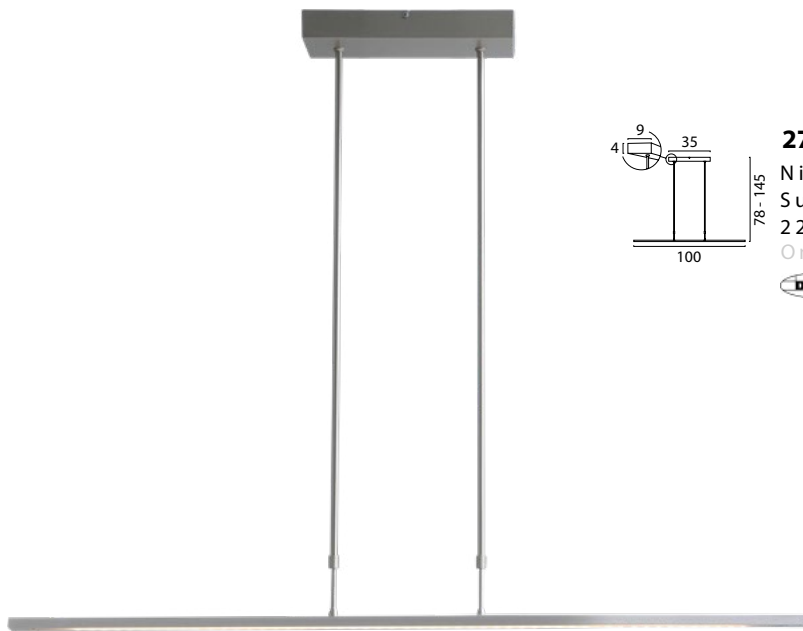

2775-37-P-DW
Nickel Fixt. Telescopic
Susp. 26W 3120Lm 2700-
2200K Push-Dim.
On request: