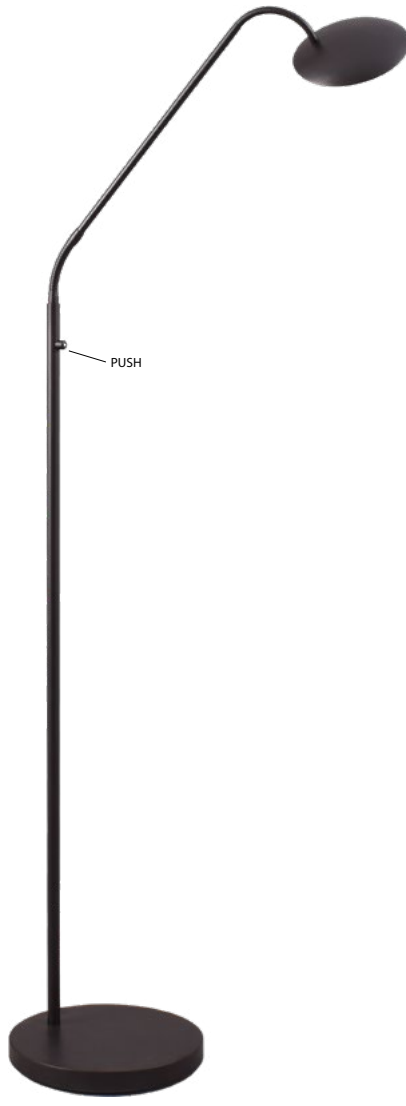

436

5190-05-02-45
 Black Fixt. Gold Shade, 12W 1440Lm 2700-2200K, Triac-Dim.
 On request:

5190-37-37-25
 Nickel Fixt. Nickel Shade, 8W 960Lm 2700-2200K, Triac-Dim.
 On request:

1190-81-02
 Black Fixt. Gold Shade, 9W 1400Lm 2700-2200K, Push-Dim.