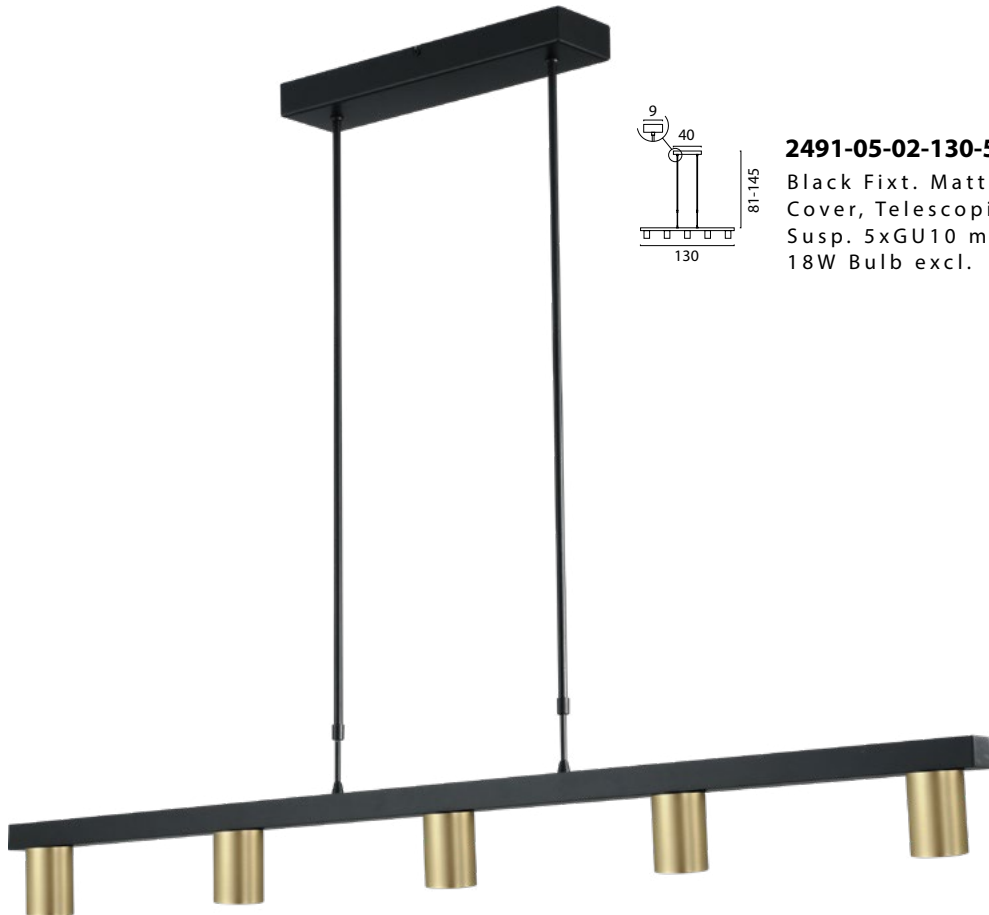

84

2491-05-02-130-5
Black Fixt. Matt Gold
Cover, Telescopic
Susp. 5xGU10 max
18W Bulb excl.

SL642736327-1

SL642762927

| RECOMMENDED LED LIGHT BULB

2491-05-37-160-6
Black Fixt. Nickel
Cover, Telescopic
Susp. 6x GU10 max
18W Bulb excl.