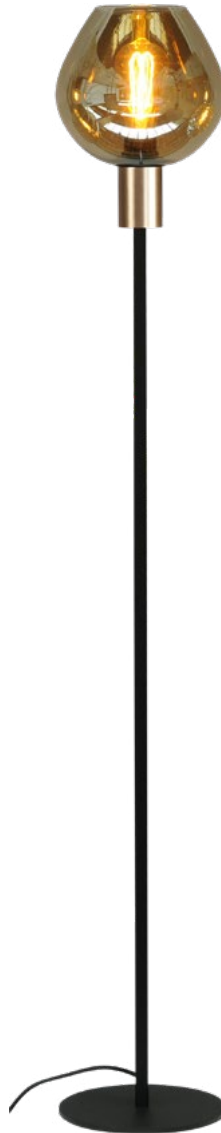

1472-05-02-130-3
Black fixt. Matt Gold Cover, On/Off Switch, E27 max 18W Bulb excl.