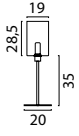

4230-05-02-19
Black Fixt. Gold Cover, On/Off Switch, E27 max 18W Bulb excl.