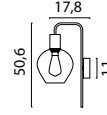

3472-05-02-3
Black fixt. Matt Gold Cover, E27 max 18W Bulb excl.

96