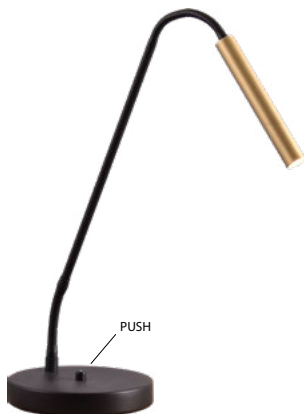

230

FLUTE
-series-

2590-10-DW

Black Fixt. Antique Brass
Tube, Black cable, 4,4W
450Lm 2700-2000K,
Triac-Dim.
On request:

4591-02-DW

Black Fixt. Gold Tube,
4,4W 450Lm 2700-
2000K, Push-Dim.

2592-10-50-12-DW

Black Fixt. Antique
Brass Tube, Black cable,
12x 4,4W 12x 450Lm
2700-2000K, Triac-Dim.
On request: