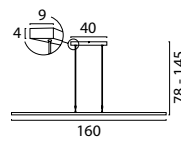

2977-GL-S-P-DW

Black Nickel Fixt. Goldleaf Profile, Telescopic Susp. 57W 6840Lm 2700-2200K 1x Push-Dim.

On request: