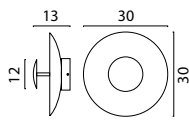

3200-38-30

Black Fixt. Silverleaf Disk, 4,5W 720Lm
2700K Triac-Dim.

On request: