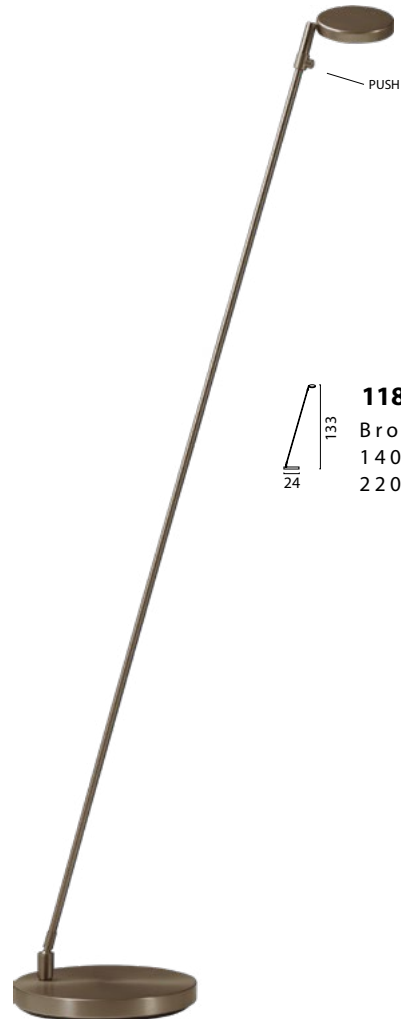

1182-01-10-DW
Bronze, 9W,
1400Lm, 2700-
2200K Push-Dim.