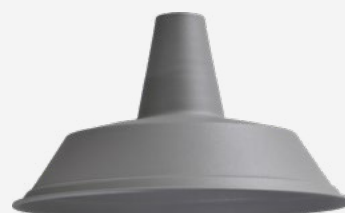

SHADE SIZES

Shade Ø 25 x 14 cm

2545-00-00-S Concrete

2545-05-05-S Matt Black

2545-06-06-S Shiny White

2545-10-10-S Antique Brass

2545-1013-1013-S Pearl White

Shade Ø 35 x 21 cm

2546-00-00-S Concrete

2546-05-05-S Matt Black

2546-06-06-S Shiny White

2546-10-10-S Antique Brass

2546-1013-1013-S Pearl White

Shade Ø 45 x 26 cm

2547-00-00-S Concrete

2547-05-05-S Matt Black

2547-06-06-S Shiny White

2547-10-10-S Antique Brass

2547-1013-1013-S Pearl White

388

SHADE COLORS

-00

Concrete Look

-05

Matt Black

-06

Shiny White

-10

Antique Brass

-1013

Pearl White