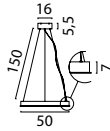

2795-08-50-DW-TR

Black Fixt. Goldleaf Ring,
Steel Wire, 40W 4800Lm
2700-2200K, Triac-Dim.

On request: