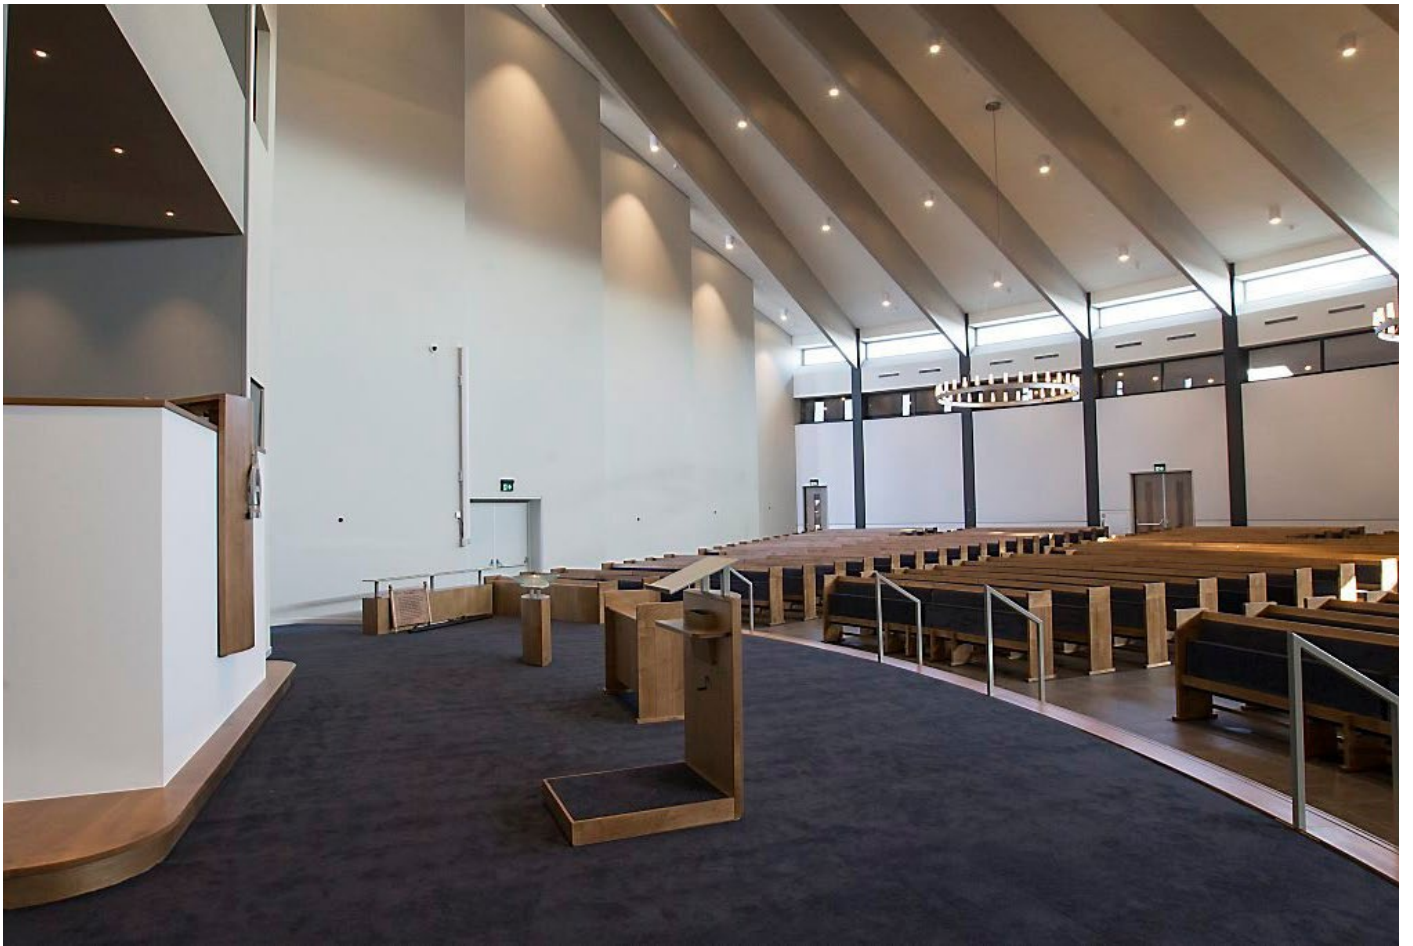

jestic chandeliers perfectly match the architectural design of the room and form a beautiful focal point in the church, creating an atmospheric and illuminated ambiance.

596

Partner: Maas & Hagoort Lampen B.V.