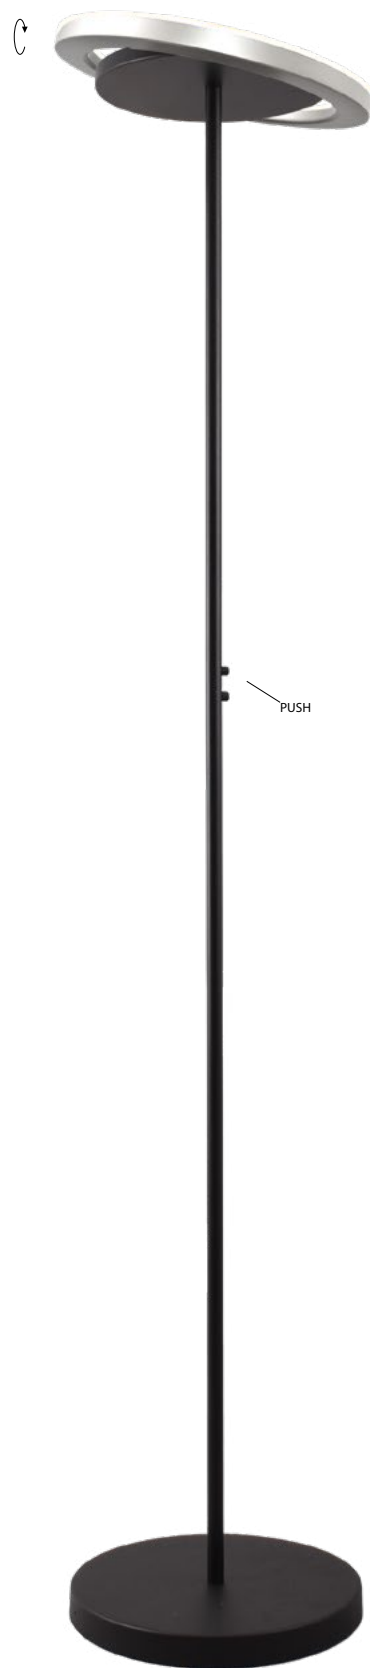

1795-05-37
Black Fixt. Nickel Ring,
58W 8600Lm 2700-
2200K, Push-Dim.