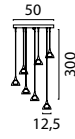

2226-05-06-50-7-DW

Black fixt. Black cable,
7x 4,4W 7x 450Lm 2700-
2000K, Triac-Dim.

Nickel:
2226-37-06-50-7-DW
On request:

126