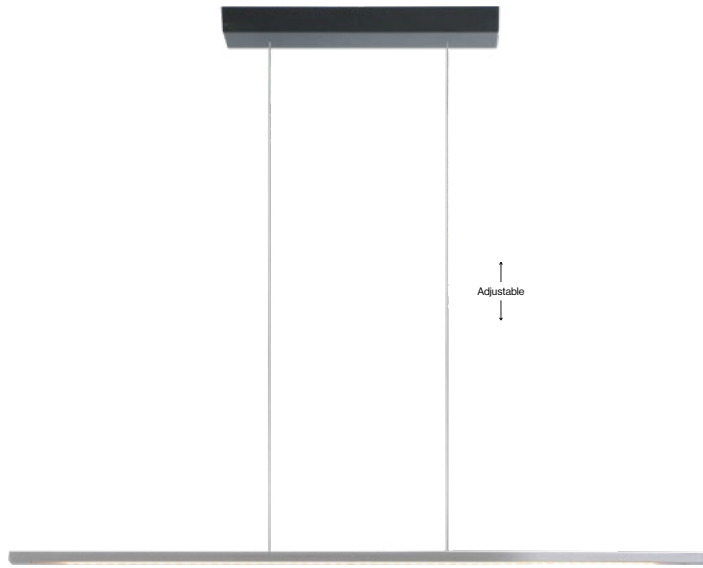

GESTURE CONTROL

2775-37-PRD-TW

Nickel Profile. Steelwire Catrol, 23.7W 3120Lm 3000-2200K Gesture Control.

408