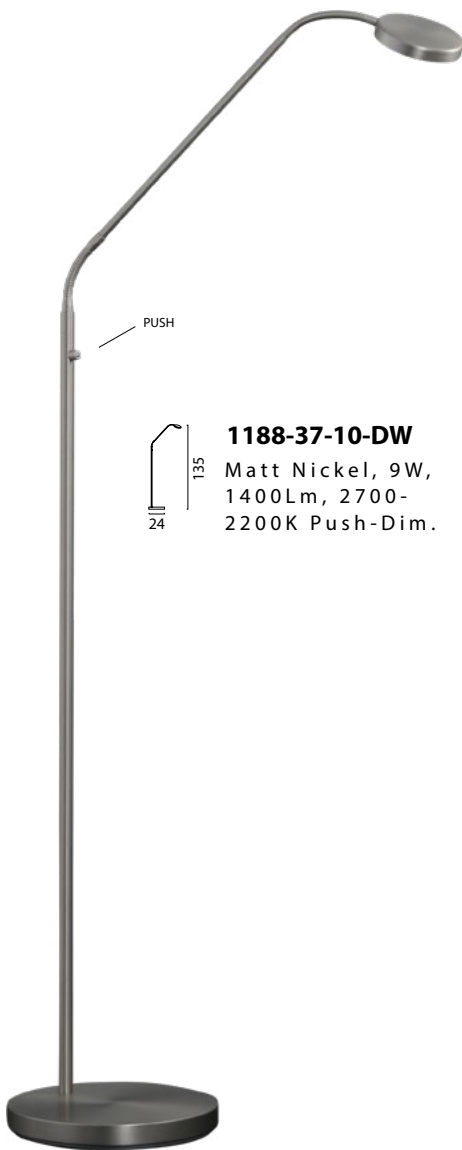

1188-81-10-DW
Black Nickel, 9W,
1400Lm, 2700-
2200K Push-Dim.

1188-37-10-DW
Matt Nickel, 9W,
1400Lm, 2700-
2200K Push-Dim.