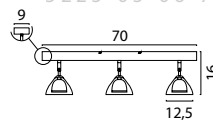

5225-37-06-70-3-DW

Nickel Fixt. 3x 4,4W
3x 450Lm 2700-
2000K, Triac-Dim.

Matt Black:
5225-05-06-70-3-DW