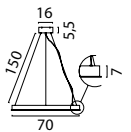

2795-05-70-DW-TR

Black Fixt. Black Ring,
Steel Wire, 56W 6270Lm
2700-2200K, Triac-Dim.

On request: