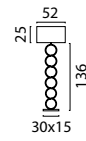

1295-05-6580-63-52
Black, On/Off Switch
E27 max 18W Bulb excl.

116