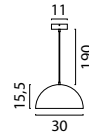

2199-30-08-S
Black Fixt. Gunmetal/
Goldleaf Shade, PVC
cable, E27 max 18W
Bulb excl.
On request:
✓ I-F TRACK p.536