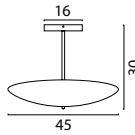

5190-05-02-45
Black Fixt. Gold Shade, 12W 1440Lm 2700-2200K, Triac-Dim.
On request: