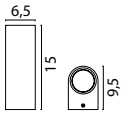

3085-05
Black Fixt. 2x GU10
max 18W Bulb excl.