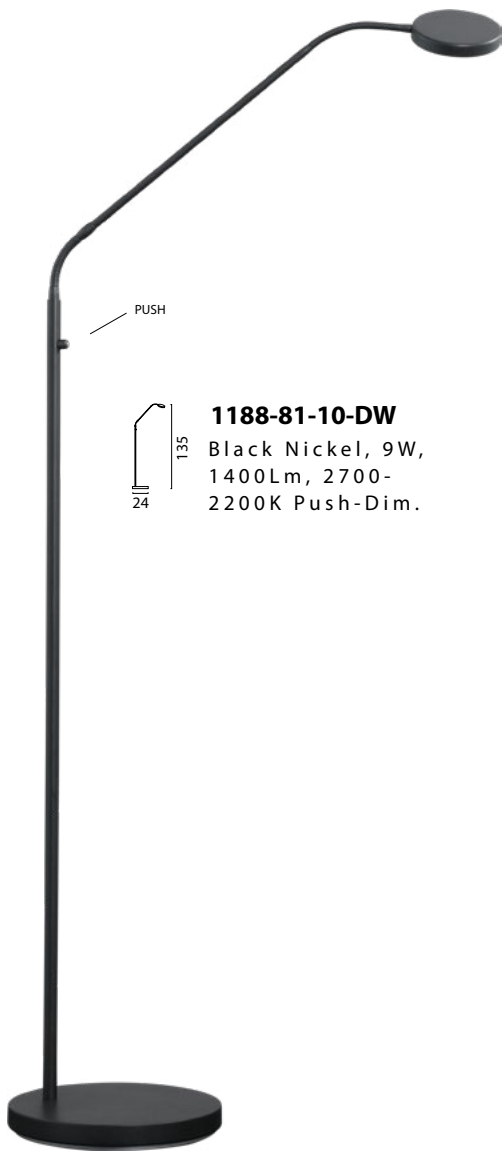

1188-81-10-DW
Black Nickel, 9W,
1400Lm, 2700-
2200K Push-Dim.