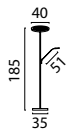

1796-05-05-05
Black Fixt. Black Ring,
78W 8600Lm + 10W
930Lm, 2700-2200K,
Push-Dim.