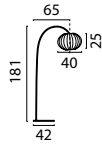

1721-05-40
Black, On/Off
Switch, E27 max
18W Bulb excl.