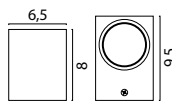

3088-06

White Fixt. GU10
max 18W Bulb excl.