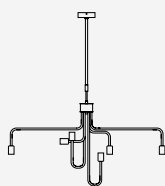

OCTO LUMINAIRES

Floor Lamp
1350-05-05 Matt Black
1350-05-10 Antique Brass
1350-05-18 Shiny Gold
1350-05-37 Matt Nickel
1350-05-66 Dappled Oil

Floor Lamp
1351-05-05 Matt Black
1351-05-10 Antique Brass
1351-05-18 Shiny Gold
1351-05-37 Matt Nickel
1351-05-66 Dappled Oil

Floor Lamp
1352-05-05 Matt Black
1352-05-10 Antique Brass
1352-05-18 Shiny Gold
1352-05-37 Matt Nickel
1352-05-66 Dappled Oil

Telescopic Ceiling Lamp
2350-05-05 Matt Black
2350-05-10 Antique Brass
2350-05-18 Shiny Gold
2350-05-37 Matt Nickel
2350-05-66 Dappled Oil