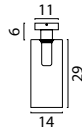

5230-05-02-14
Black Fixt. Gold Cover,
PVC cable, 6x E27 max
18W Bulb excl.