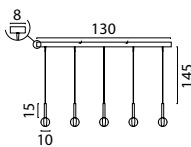

2921-05-02-130-5
Black Fixt. Gold Tube,
Black cable, 5x 4,4W 5x
450Lm 2700-2000K,
Triac-Dim.

On request: