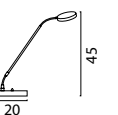

4188-37-10-DW
Matt Nickel, 9W,
1400Lm, 2700-
2200K Push-Dim.