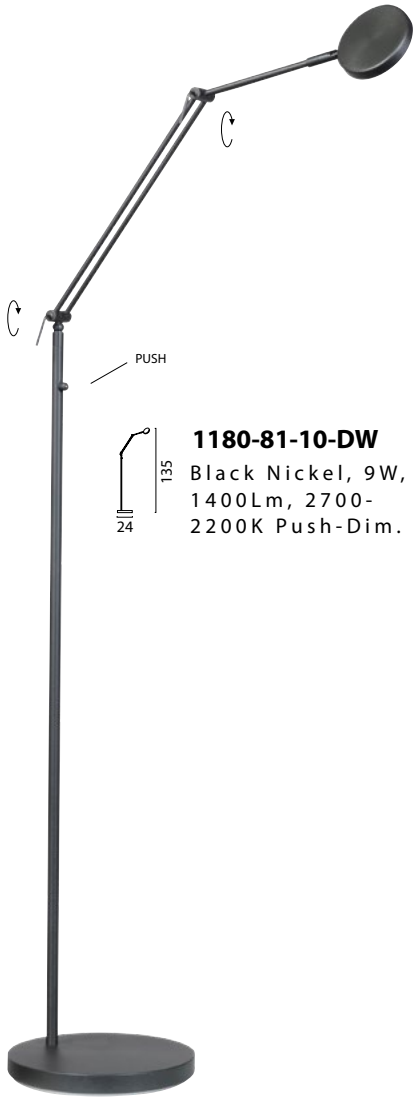

1180-81-10-DW
Black Nickel, 9W,
1400Lm, 2700-
2200K Push-Dim.