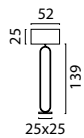

1280-01-6580-05-52

Bronze Fixt. On/Off
Switch, E27 max
18W Bulb excl.