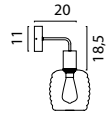

3470-05-05-1
Black fixt. Black Cover, E27 max 18W Bulb excl.