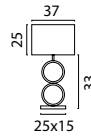

4295-05-6580-17-37
Black, On/Off Switch
E27 max 18W Bulb excl.