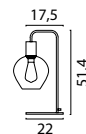

4472-05-02-3

Black fixt. Matt Gold Cover, On/Off Switch, E27 max 18W Bulb excl.