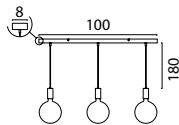

2237-66-100-3
Black Fixt. Dappled Oil Cover, Fabric cable, 3x E27 max 18W Bulb excl.