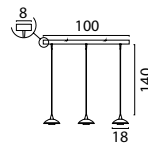

2481-05-06-100-3-DW

Black Fixt. Black Cable,
3x 4,4W 3x 450Lm 2700-
2000K, Triac-Dim.

Nickel:
2481-37-06-100-3-DW
On request: