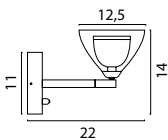

3225-37-06-DW

Nickel Fixt. 4,4W
450Lm 2700-2000K,
Push-Dim.

Matt Black:
3225-05-06-DW