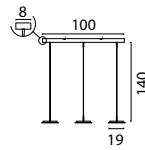

2362-81-100-3-DW
Black Nickel Fixt.
Black cable, 3x 8W 3x
960Lm 2700-2200K,
Triac-Dim.

Nickel:
2362-37-100-3-DW
On request: