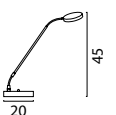

4188-81-10-DW
Black Nickel, 9W,
1400Lm, 2700-
2200K Push-Dim.