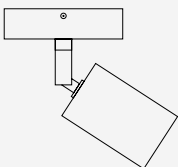

Ceiling Lamp

- **5490-05-02** Matt Gold
- **5490-05-05** Matt Black
- **5490-05-10** Antique Brass
- **5490-05-37** Matt Nickel
- **5490-05-66** Dappled Oil