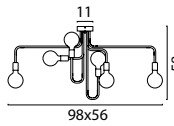

5350-05-37
Black Fixt. Nickel
Cover, 6x E27 max
18W Bulb excl.

356