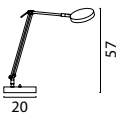

4180-81-10-DW
Black Nickel, 9W,
1400Lm, 2700-
2200K Push-Dim.