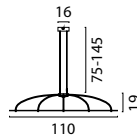

2061-05-DW

Black Fixt. Telesco-
pic Susp. 8x 2W 8x
170Lm 2700-2200K,
Push-Dim.

On request: