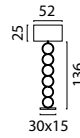

1295-01-6580-05-52
Bronze, On/Off Switch
E27 max 18W Bulb excl.