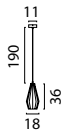

2130-05-05-18
Black Fixt. PVC cable, E27 max 18W Bulb excl.