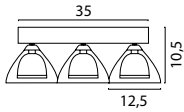

5226-37-06-35-3-DW

Nickel Fixt. 3x 4,4W
3x 450Lm 2700-
2000K, Triac-Dim.

Matt Black:
5226-05-06-35-3-DW