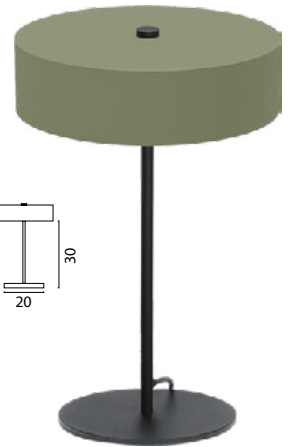

4875-05-3-3
Black Fixt. On/Off
Switch, E27 max
18W Bulb excl.