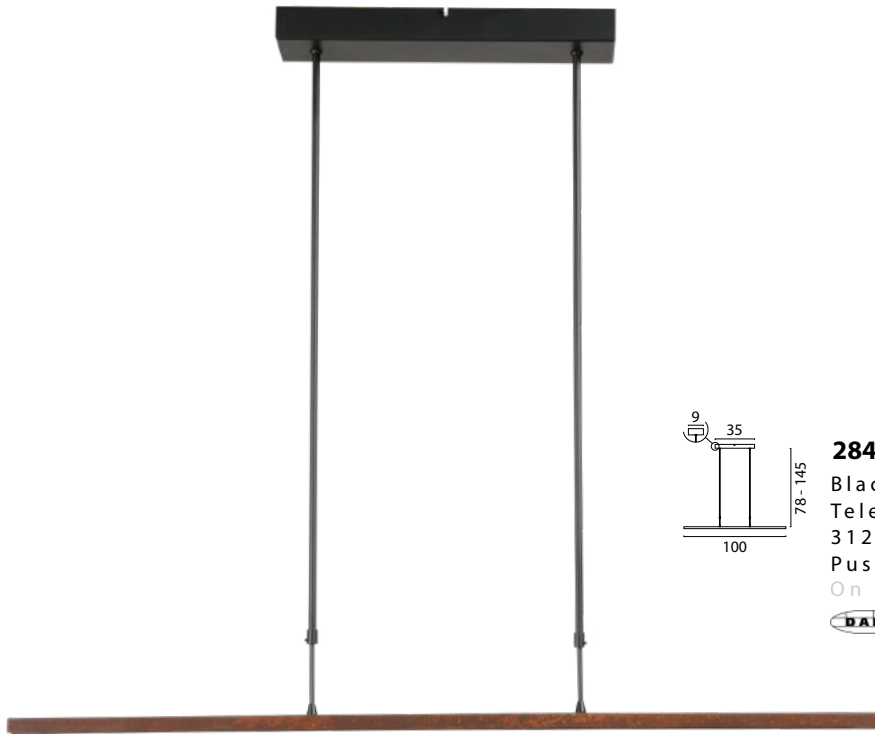

2842-81-25-P-DW

Black Fixt. Rust Profile, Telescopic Susp. 45W 5400Lm
2700-2200K, Push-Dim.

On request:

250

IOTA
-series-

2840-81-25-P-DW
 Black Fixt. Rust Profile,
 Telescopic Susp. 26W,
 3120Lm 2700-2200K,
 Push-Dim.