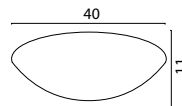

5024-06
Matt White Glass,
2x E27 max 18W
Bulb excl.
Built-In LED:
5024-06-DW
18W 2160Lm 2700-2200K
On request: