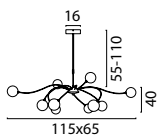

5696-05-176-DW

Black Fixt. 10x 2W
10x 170Lm 2200-
2700K, Triac-Dim.
On request:

344

2695-05-176-DW

Black Fixt. Telesco-
pic Susp. 10x 2W 10x
170Lm 2200-2700K,
Push-Dim.

On request: