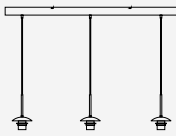

LAVA WITHOUT GLASS