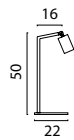

4491-05-66
Black Fixt. Dappled
Oil Cover, GU10
max 18W Bulb excl.