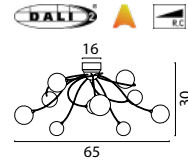

5696-05-176-DW

Black Fixt. 10x 2W
10x 170Lm 2200-
2700K, Triac-Dim.
On request: