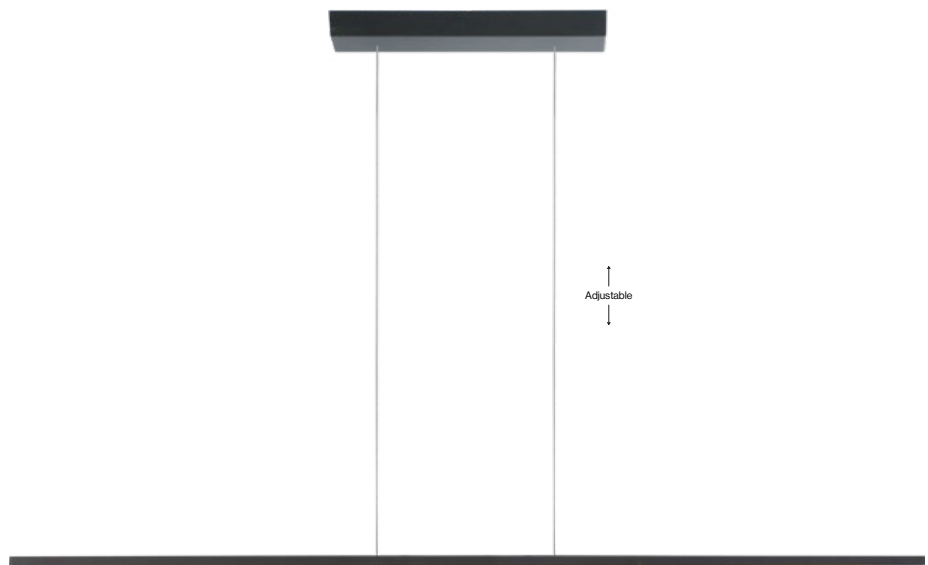

2776-81-PRD-TW

Black Nickel Profile. Steelwire Catrol, 31.1W 3840Lm 3000-2200K Gesture Control.