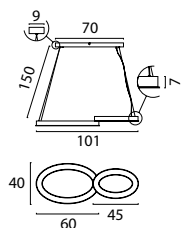

208

2955-10-4560-DW-TR

Black Fixt. Antique Brass
Oval Rings, Steel Wire,
64W 5130Lm 2700-2200K,
Triac-Dim.

On request: