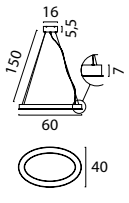

2950-05-60-DW-TR
Black Fixt. Black Oval
Ring, Steel Wire, 44W
3420Lm 2700-2200K,
Triac-Dim.