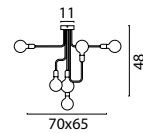

5351-05-66
Black Fixt. Dappled Oil
Cover, 6x E27 max 18W
Bulb excl.