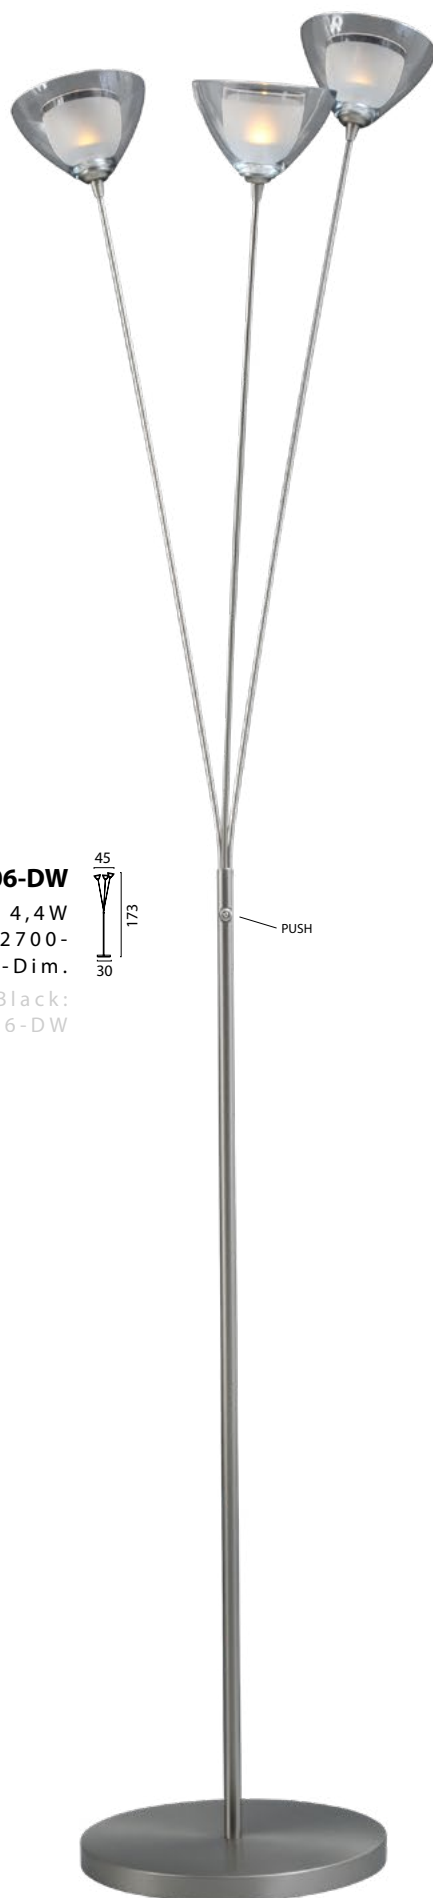

Matt Black:
1226-05-06-DW

PUSH

1228-37-06-DW
Nickel Fixt. 3x 4,4W
3x 450Lm 2700-
2000K, Push-Dim.

Matt Black:
1228-05-06-DW

5226-37-06-35-3-DW

Nickel Fixt. 3x 4,4W
3x 450Lm 2700-
2000K, Triac-Dim.

Matt Black:
5226-05-06-35-3-DW