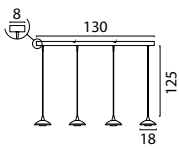

2481-37-06-130-4-DW

Nickel Fixt. Transpa-
rent Cable, 4x 4,4W
4x 450Lm 2700-2000K,
Triac-Dim.

Matt Black:
2481-05-06-130-4-DW
On request:

316