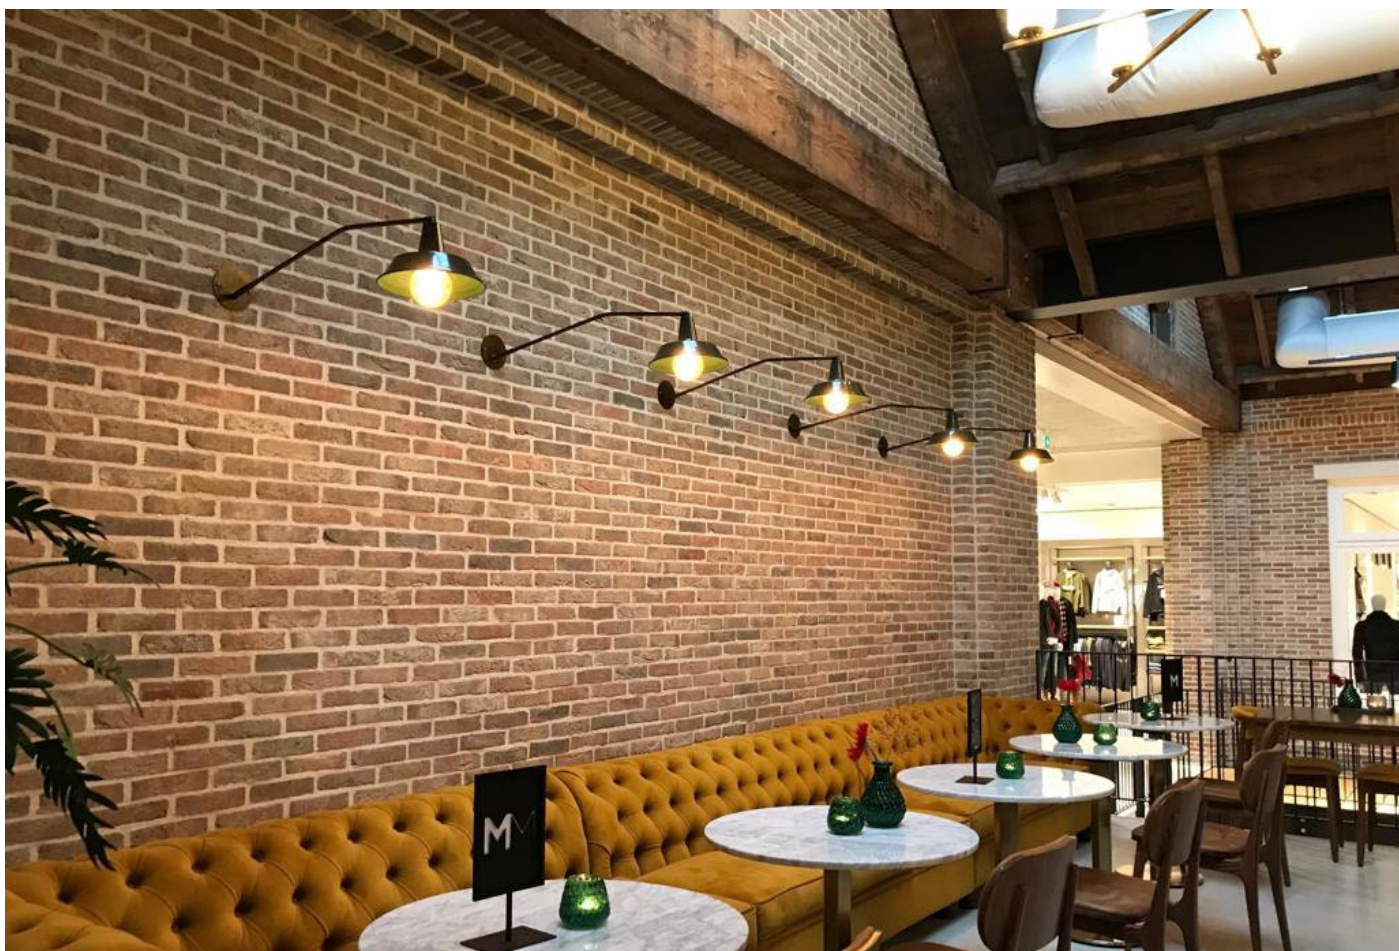

Partner: Lumenplan

567