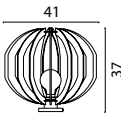

4670-02-41
Black Fixt. Gold Cover, On/Off Switch, E27 max 18W Bulb excl.