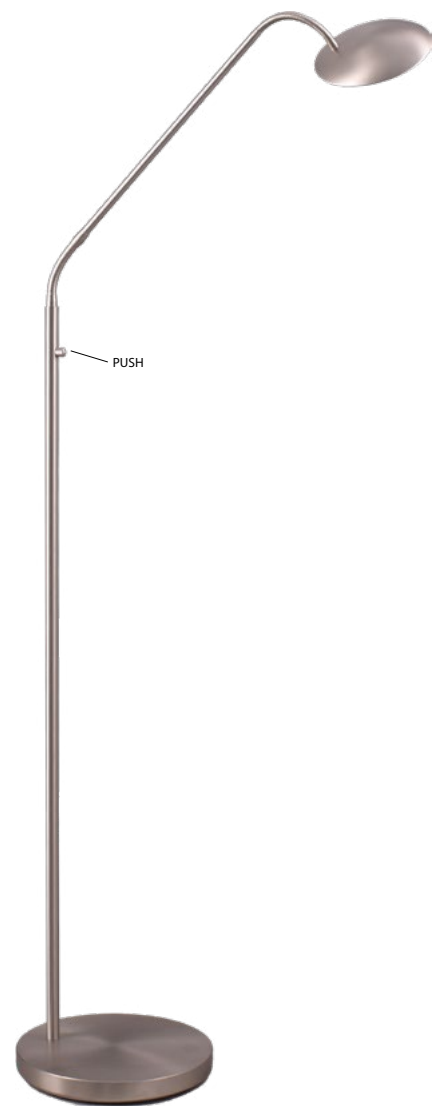

1190-37-37
Nickel Fixt. Nickel Shade, 9W 1400Lm 2700-2200K, Push-Dim.