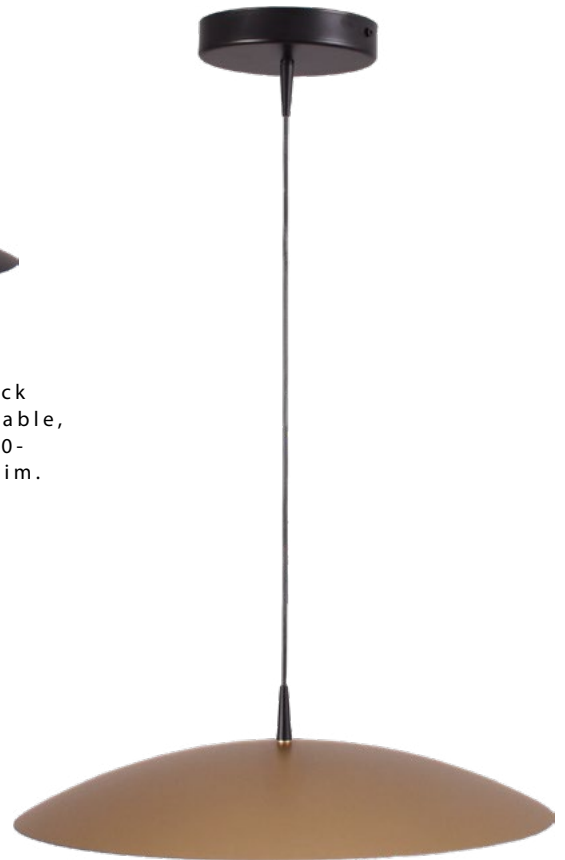

2190-05-81-20
Black Fixt. Black
Shade, Black cable,
8W 960Lm 2700-
2200K, Triac-Dim.
On request: