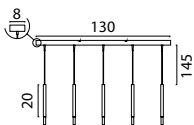

2591-10-130-5-DW
Black Fixt. Antique
Brass Tube, Black ca-
ble, 5x 4,4W 5x 450Lm
2700-2000K, Triac-Dim.
On request: