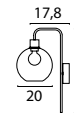

3640-05-02-20
Black Fixt. Black
Cover, E27 max 18W
Bulb excl.