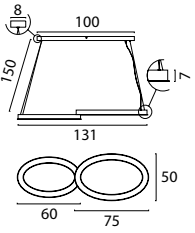

2955-05-6075-DW-TR
Black Fixt. Black Oval
Rings, Steel Wire, 90W
7200Lm 2700-2200K,
Triac-Dim.

On request: