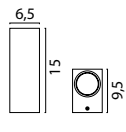

3086-06

White Fixt. 2x GU10
max 18W Bulb excl.