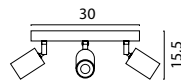

5492-05-05-30-3
Black Fixt. Black
Cover, 3x GU10 max
18W Bulb excl.