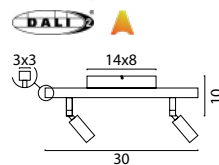

5812-05-05-30-2

Black Fixt. Black Tube,
2x 4,4W 2x 450Lm
2700-2000K, Triac-Dim
On request: