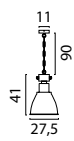

2007-30-06-EH-K
Black Fixt. Gunmetal/
White Shade, Chain
Susp. E27 max 18W
Bulb excl.