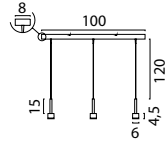

2991-05-66-100-3

Black Fixt. Dappled Oil Tube, Black cable, 3x 4,4W 3x 450Lm 2700-2000K, Triac-Dim.

On request:

226