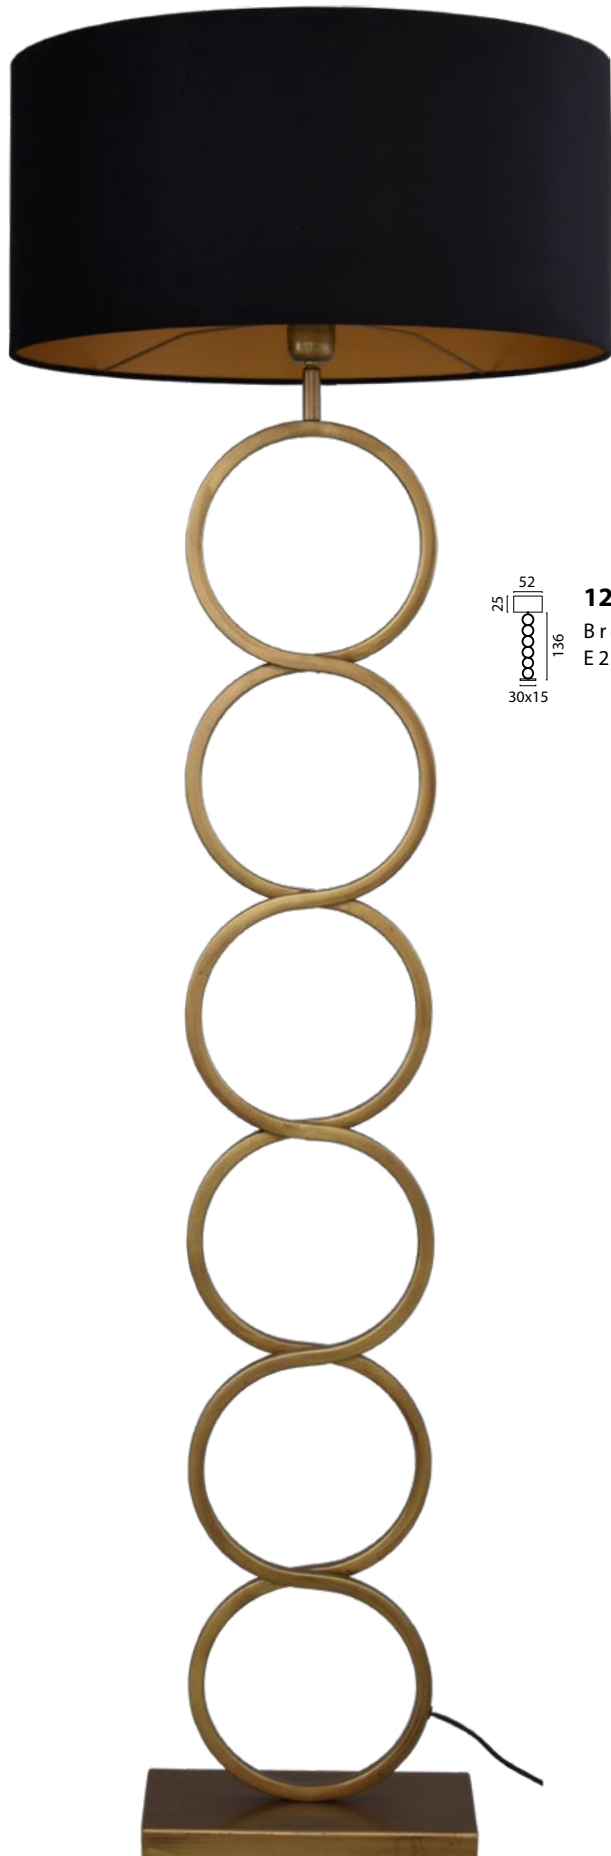

61120-173

Ø 10 cm

2122-05-173-50-5

Black fixt. Black cable,
5x 4,4W 5x 450Lm 2700-
2000K, Triac-Dim.

On request:

CAPRI

- series -

1295-01-6580-25-52
Bronze, On/Off Switch
E27 max 18W Bulb excl.