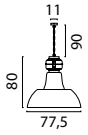

2002-30-06-BL
Black Fixt. Gunmetal/
White Shade, Chain
Susp. E27 max 18W
Bulb excl.