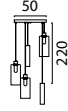

2232-05-02-50-514RG2

Black Fixt. Gold Cover,
Gold Tube, PVC cable,
3x E27 + 2x GU10 max
18W Bulb excl.