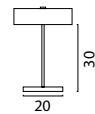

4875-05-3-6
Black Fixt. On/Off
Switch, E27 max
18W Bulb excl.