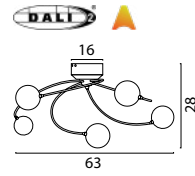

3695-37-176-DW
Nickel Fixt. 3x 2W
3x 170Lm 2200-
2700K, Push-Dim.