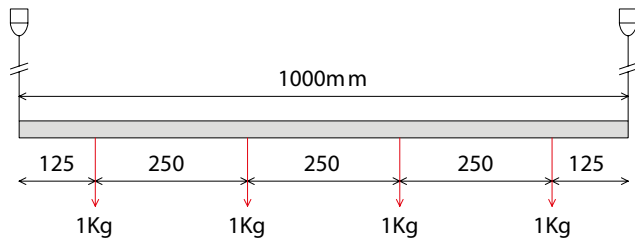

TECHNICAL INFORMATION

The single phase connection (230V, max. 16A) tracks can take 1 KG load every 250mm, with a maximum distance of 1000mm between the fixing points.

For a 4 KG load every 250mm, the maximum fixing distance has to be 500mm. See the figure below (sideview).