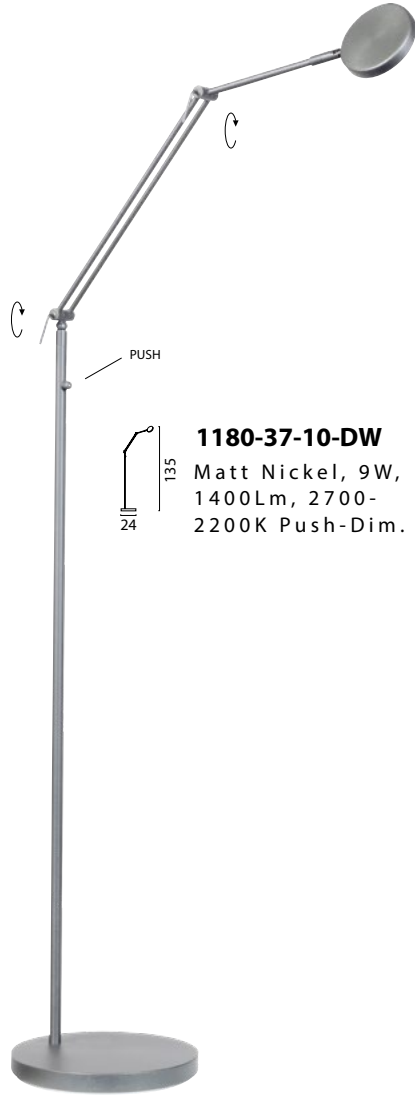

1180-81-10-DW
Black Nickel, 9W,
1400Lm, 2700-
2200K Push-Dim.

1182-81-10-DW
Black Nickel, 9W,
1400Lm, 2700-
2200K Push-Dim.