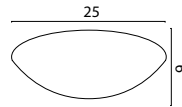

5021-06
Matt White Glass,
E27 max 18W
Bulb excl.
Built-In LED:
5021-06-DW
9W 1080Lm 2700-2200K
On request: