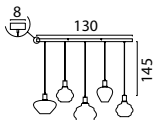

2711-05-02-130-4-10
Black Fixt. Gold Cover,
PVC cable, 5x E27 max
18W Bulb excl.

SLX023960205

SL642736327-1

RECOMMENDED LED LIGHT BULB