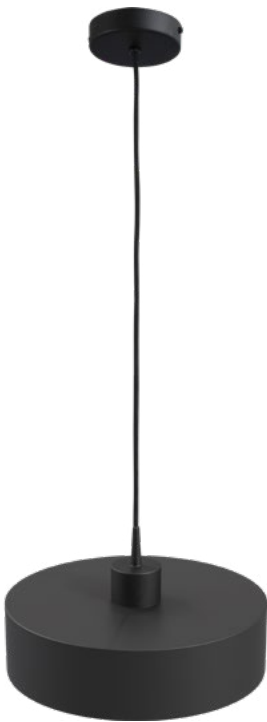

2875-05-05-3-6
Black Fixt. PVC
cable, E27 max 18W
Bulb excl.
On request:
☒ I-F TRACK ☐ p.536