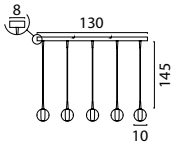

2121-37-173-130-5

Nickel fixt. Transparent cable, 5x 4,4W 5x 450Lm 2700-2000K, Triac-Dim.

Matt Black:
2121-05-173-130-5
On request: