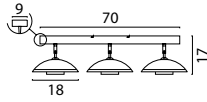

5481-05-06-70-3-DW

Black Fixt. 3x 4,4W
3x 450Lm 2700-
2000K, Triac-Dim.

Nickel:
5481-37-06-70-3-DW
On request:

2480-37-06-DW

Nickel Fixt. Transpa-
rent Cable, 4,4W 450Lm
2700-2000K, Triac-Dim.

Matt Black:
2480-05-06-DW
On request:

4480-37-06-DW

Nickel Fixt. 4,4W
450Lm 2700-2000K,
Push-Dim.

Matt Black:
4480-05-06-DW

4482-37-06-DW

Nickel Fixt. 4,4W
450Lm 2700-2000K,
Push-Dim.

Matt Black:
4482-05-06-DW