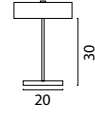

4875-05-3-2
Black Fixt. On/Off
Switch, E27 max
18W Bulb excl.