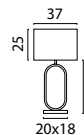

421

4281-01-6580-04-37

Bronze Fixt. On/Off
Switch, E27 max
18W Bulb excl.