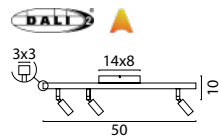

5812-05-10-50-3

Black Fixt. Antique Brass
Tube, 3x 4,4W 3x 450Lm
2700-2000K, Triac-Dim
On request: