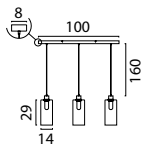

2231-05-05-100-3-14
Black Fixt. Black Cover,
PVC cable, 3x E27 max
18W Bulb excl.

SLX023922305

SLX023920005

SL642736327-1

RECOMMENDED LED LIGHT BULB