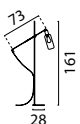

1471-05-05-5
Black fixt. Black Cover, On/Off Switch, E27 max 18W Bulb excl.