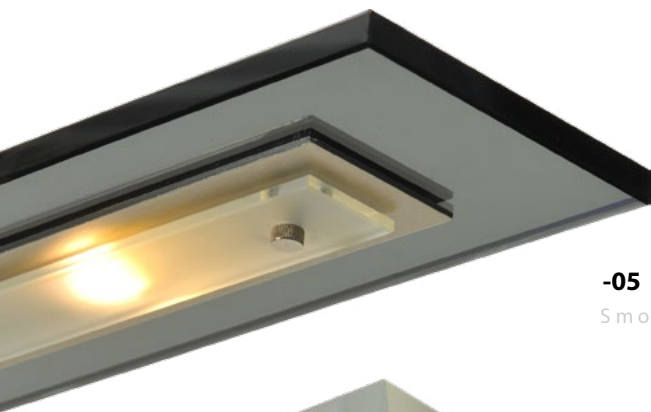

524

-05
 Smoke Glass

-06
 Clear Glass

VIGO LUMINAIRES

Telescopic Ceiling Lamp

2630-05-05-DW Matt Black + Smoke Glass

2630-05-06-DW Matt Black + Clear Glass

2630-37-05-DW Nickel + Smoke Glass