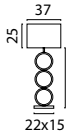

4296-05-6580-25-37
Black, On/Off Switch
E27 max 18W Bulb excl.