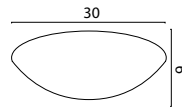

5022-06
Matt White Glass,
E27 max 18W
Bulb excl.
Built-In LED:
5022-06-DW
9W 1080Lm 2700-2200K
On request: