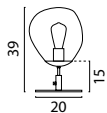

4760-05-02-61
Black Fixt. On/Off
Switch, E27 max
18W Bulb excl.