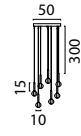

2922-05-02-50-7

Black Fixt. Gold Tube,
Black cable, 7x 4,4W
7x 450Lm 2700-2000K,
Triac-Dim.

On request: